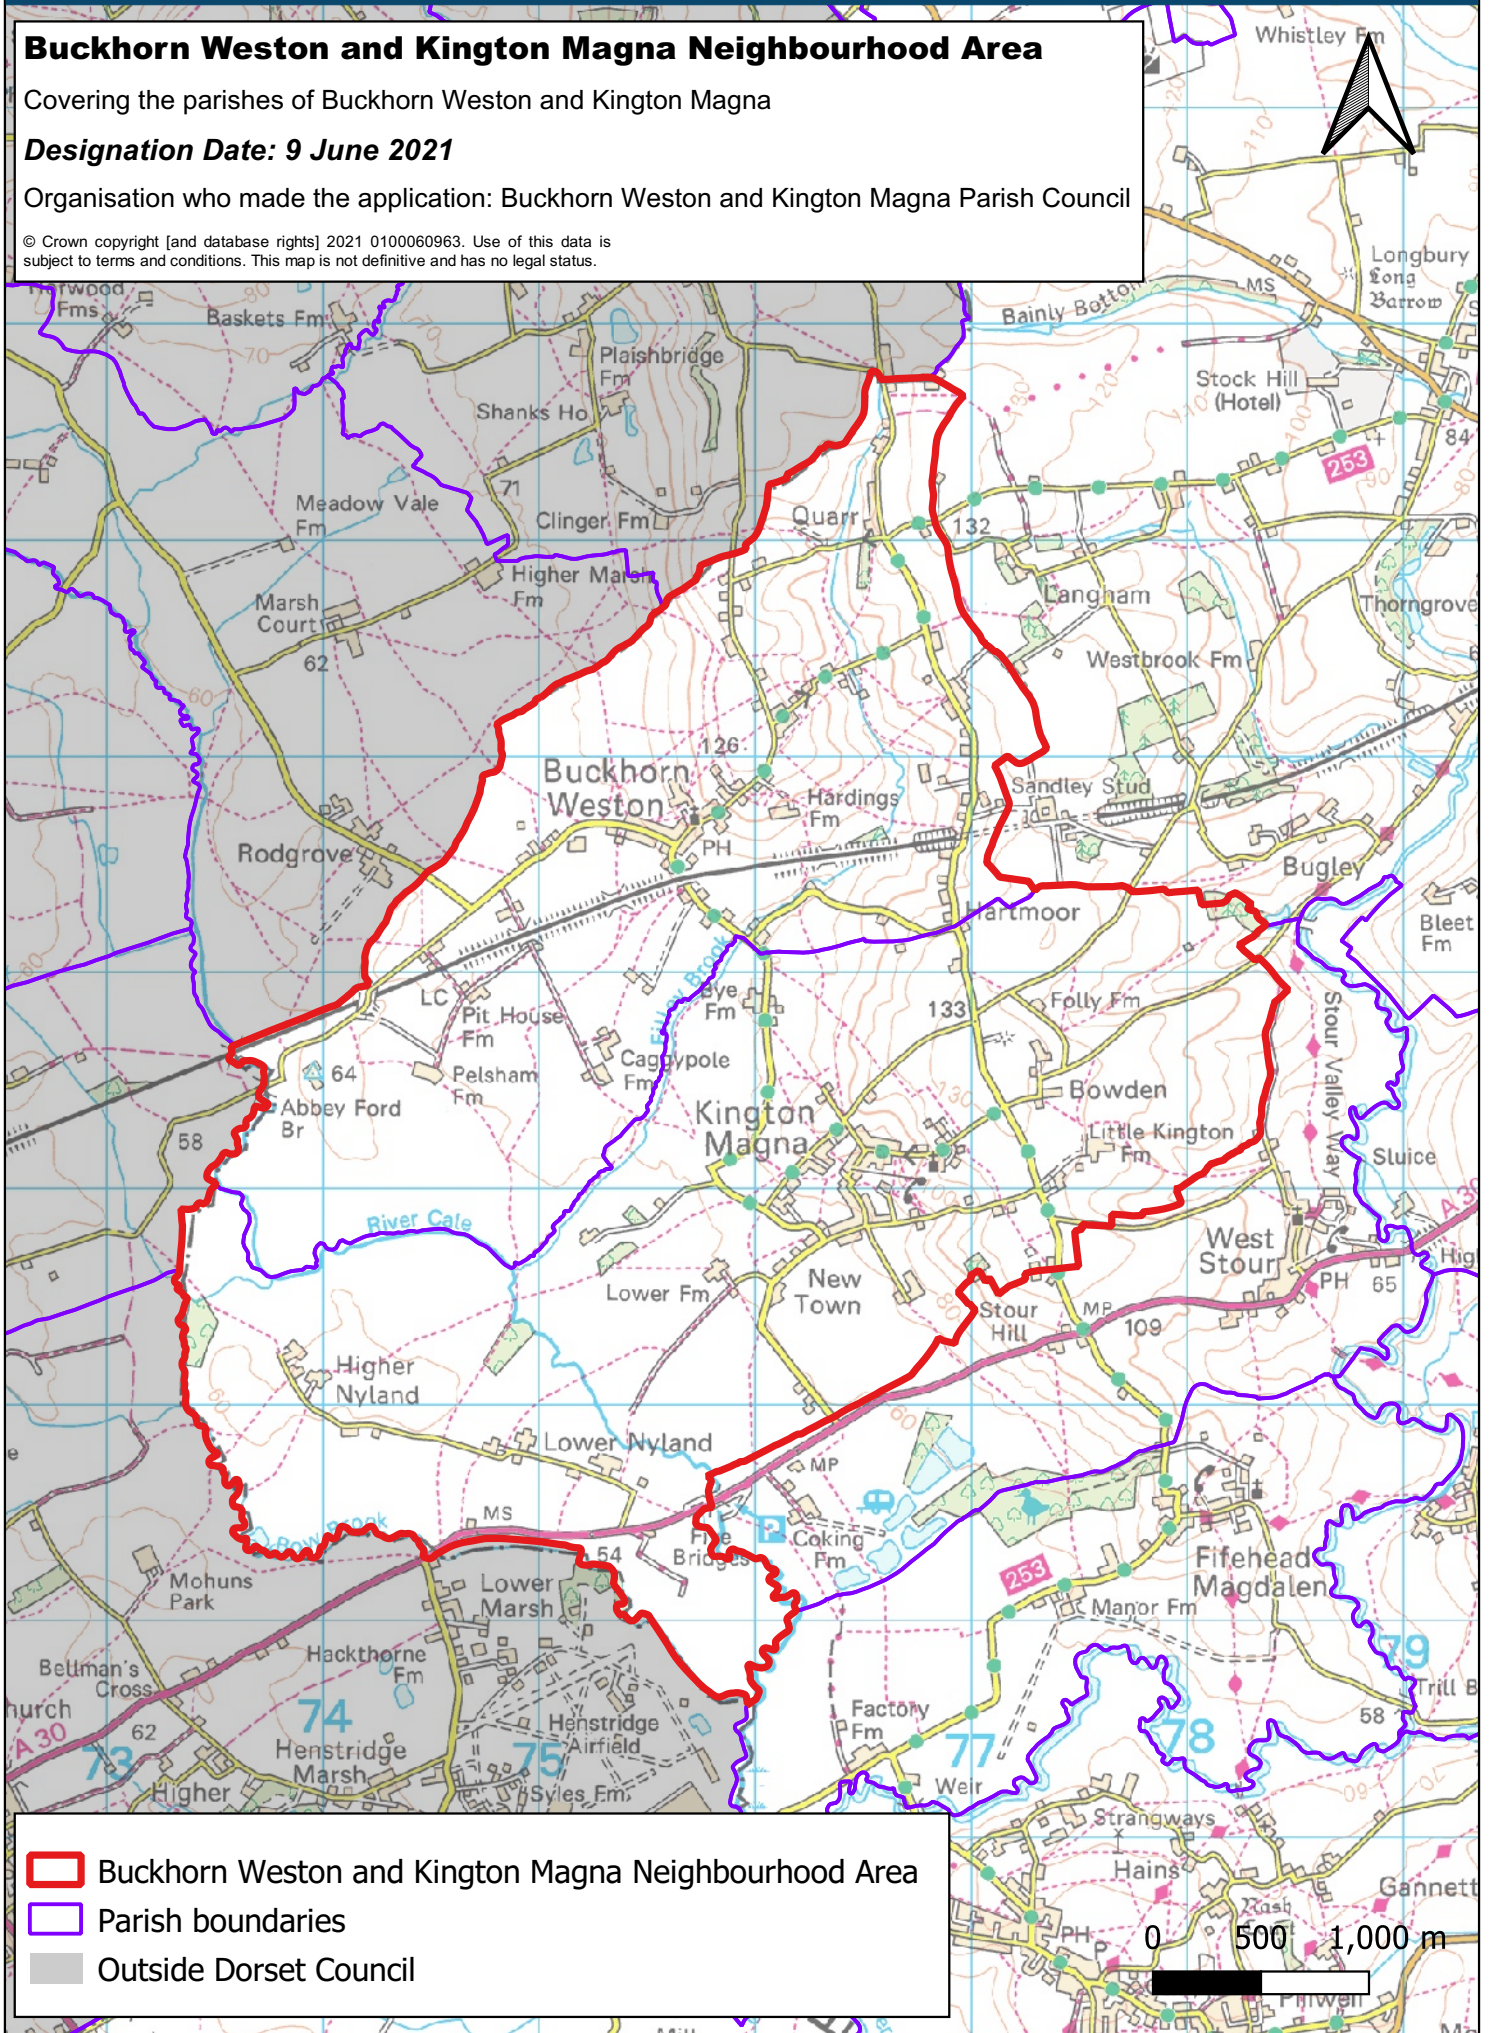

Buckhorn Weston and Kington Magna Neighbourhood Area

Covering the parishes of Buckhorn Weston and Kington Magna

Designation Date: 9 June 2021

Organisation who made the application: Buckhorn Weston and Kington Magna Parish Council

© Crown copyright [and database rights] 2021 0100060963. Use of this data is subject to terms and conditions. This map is not definitive and has no legal status.

-  Buckhorn Weston and Kington Magna Neighbourhood Area
-  Parish boundaries
-  Outside Dorset Council