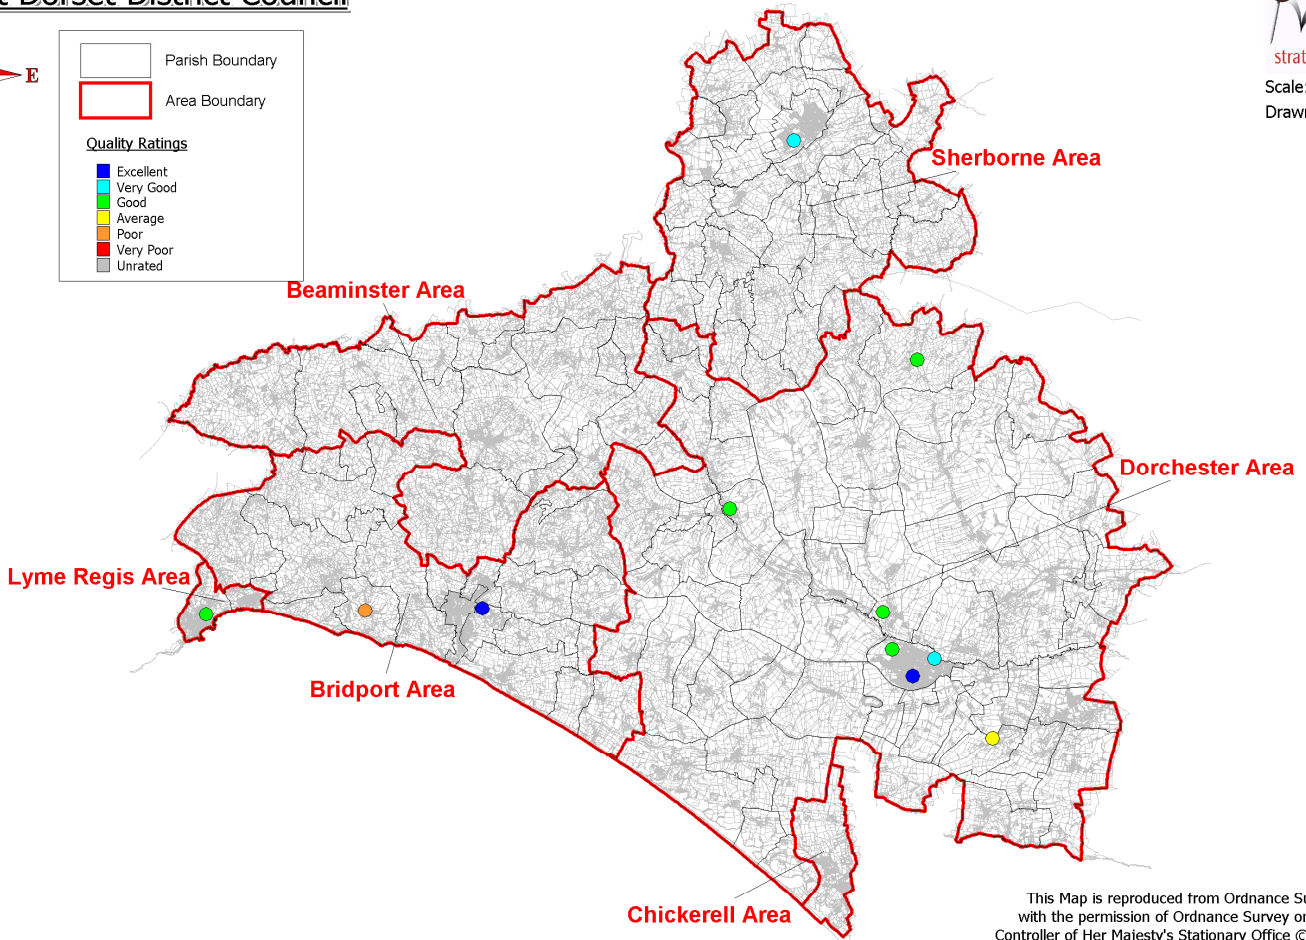

West Dorset District Council

Parish Boundary
Area Boundary

Quality Ratings

- Excellent
- Very Good
- Good
- Average
- Poor
- Very Poor
- Unrated

Scale: NTS
Drawn By: SRC

Map 7 - Cemeteries and Crematoria by Quality Ratings

This Map is reproduced from Ordnance Survey Material with the permission of Ordnance Survey on behalf of the Controller of Her Majesty's Stationary Office © Crown Copyright. Unauthorised reproduction infringes Crown copyright and may lead to prosecution or civil proceedings. West Dorset District Council 100024307. 2007.