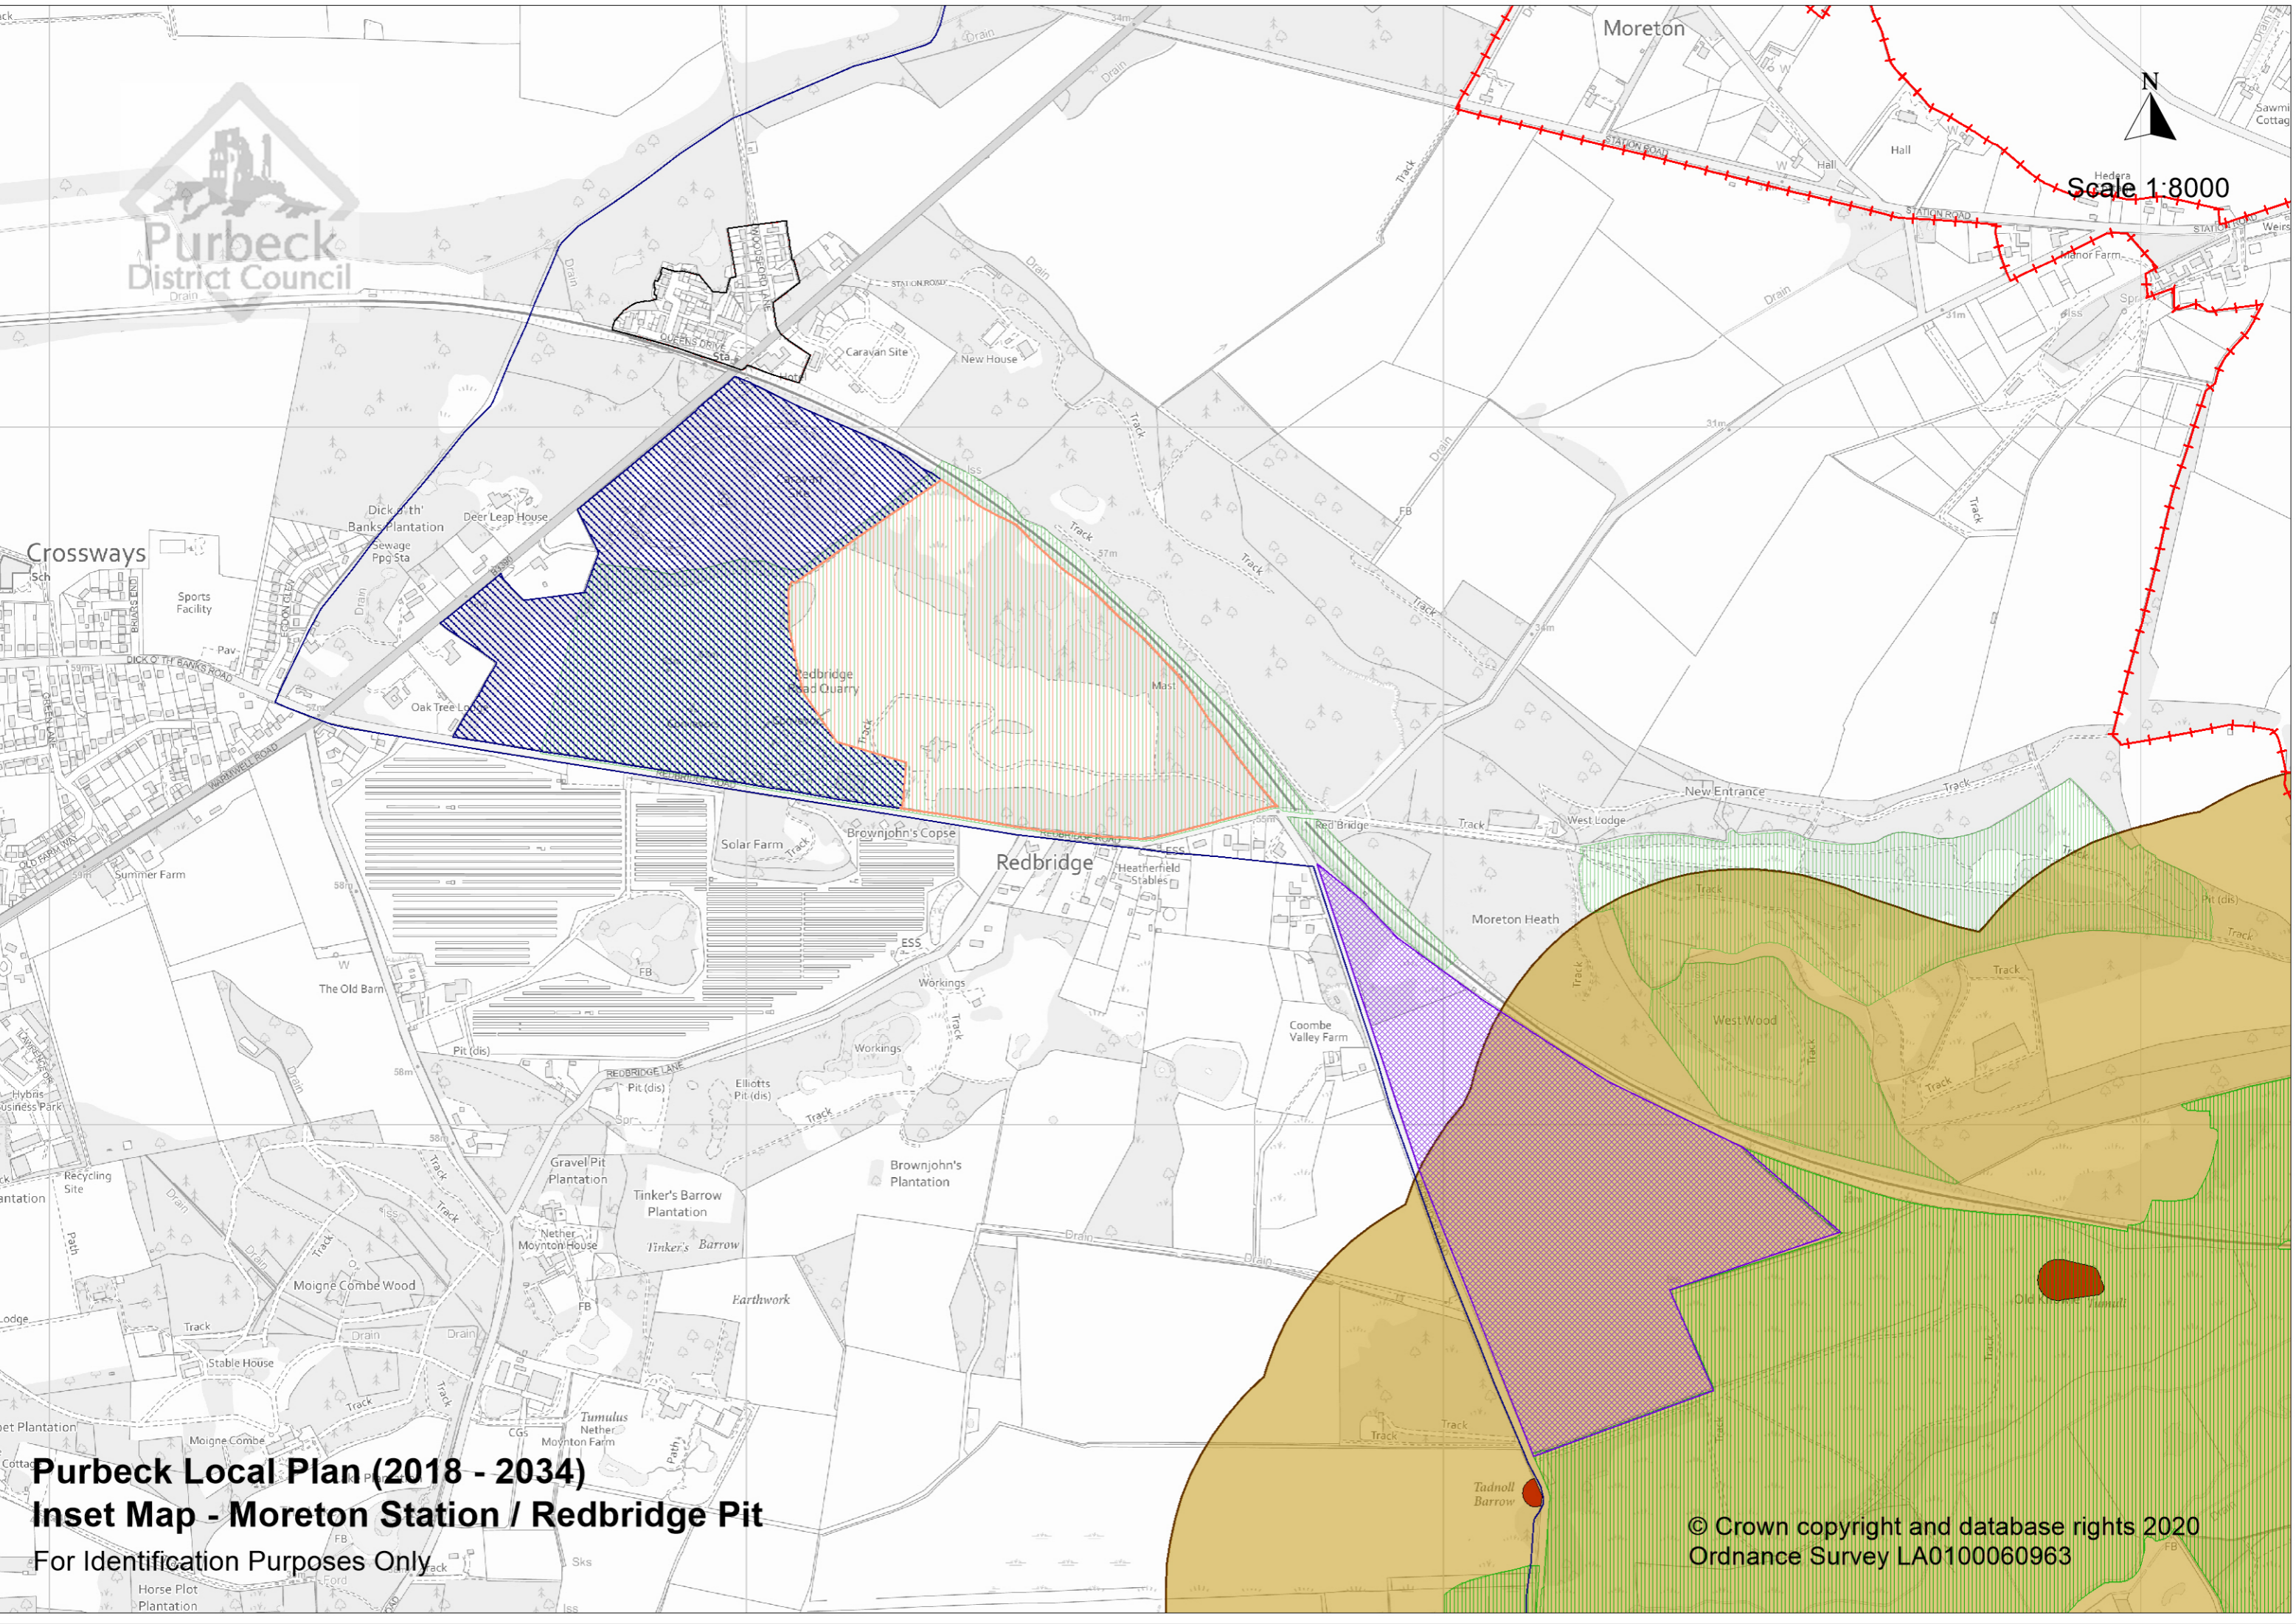

Scale 1:8000

Purbeck Local Plan (2018 - 2034)
Inset Map - Moreton Station / Redbridge Pit
For Identification Purposes Only

© Crown copyright and database rights 2020
Ordnance Survey LA0100060963