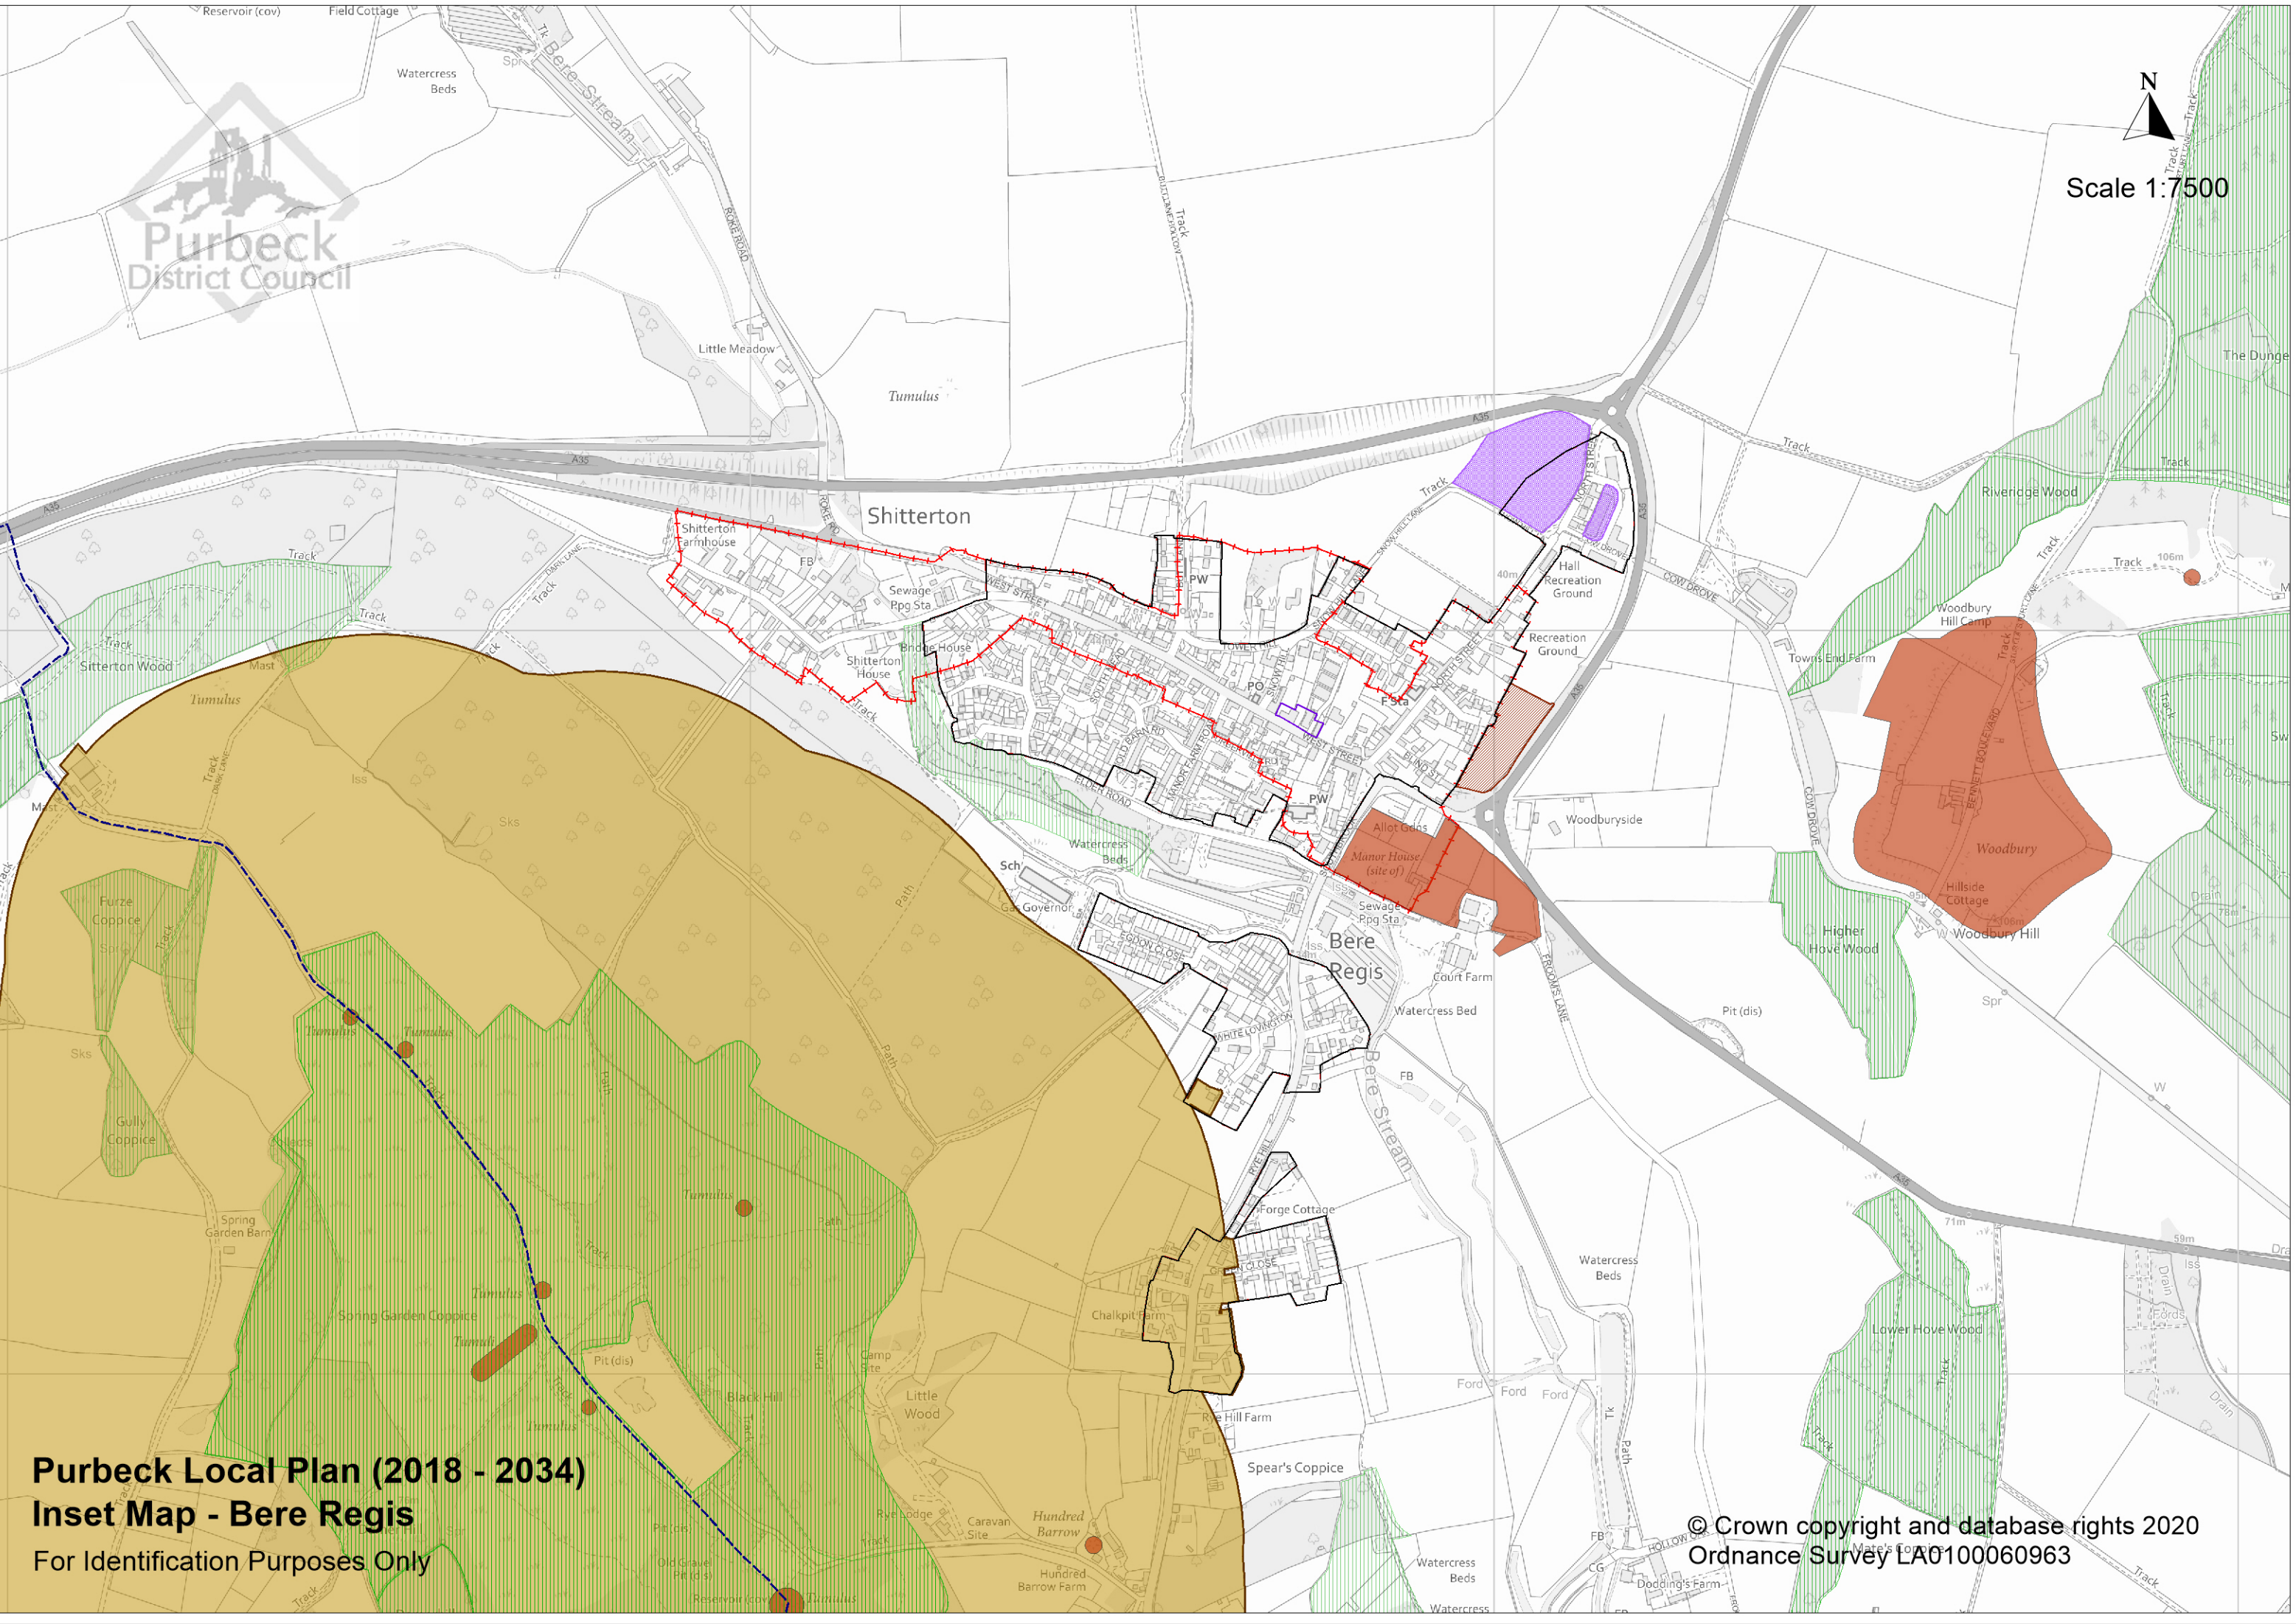

Scale 1:7500

Purbeck Local Plan (2018 - 2034)
Inset Map - Bere Regis
For Identification Purposes Only