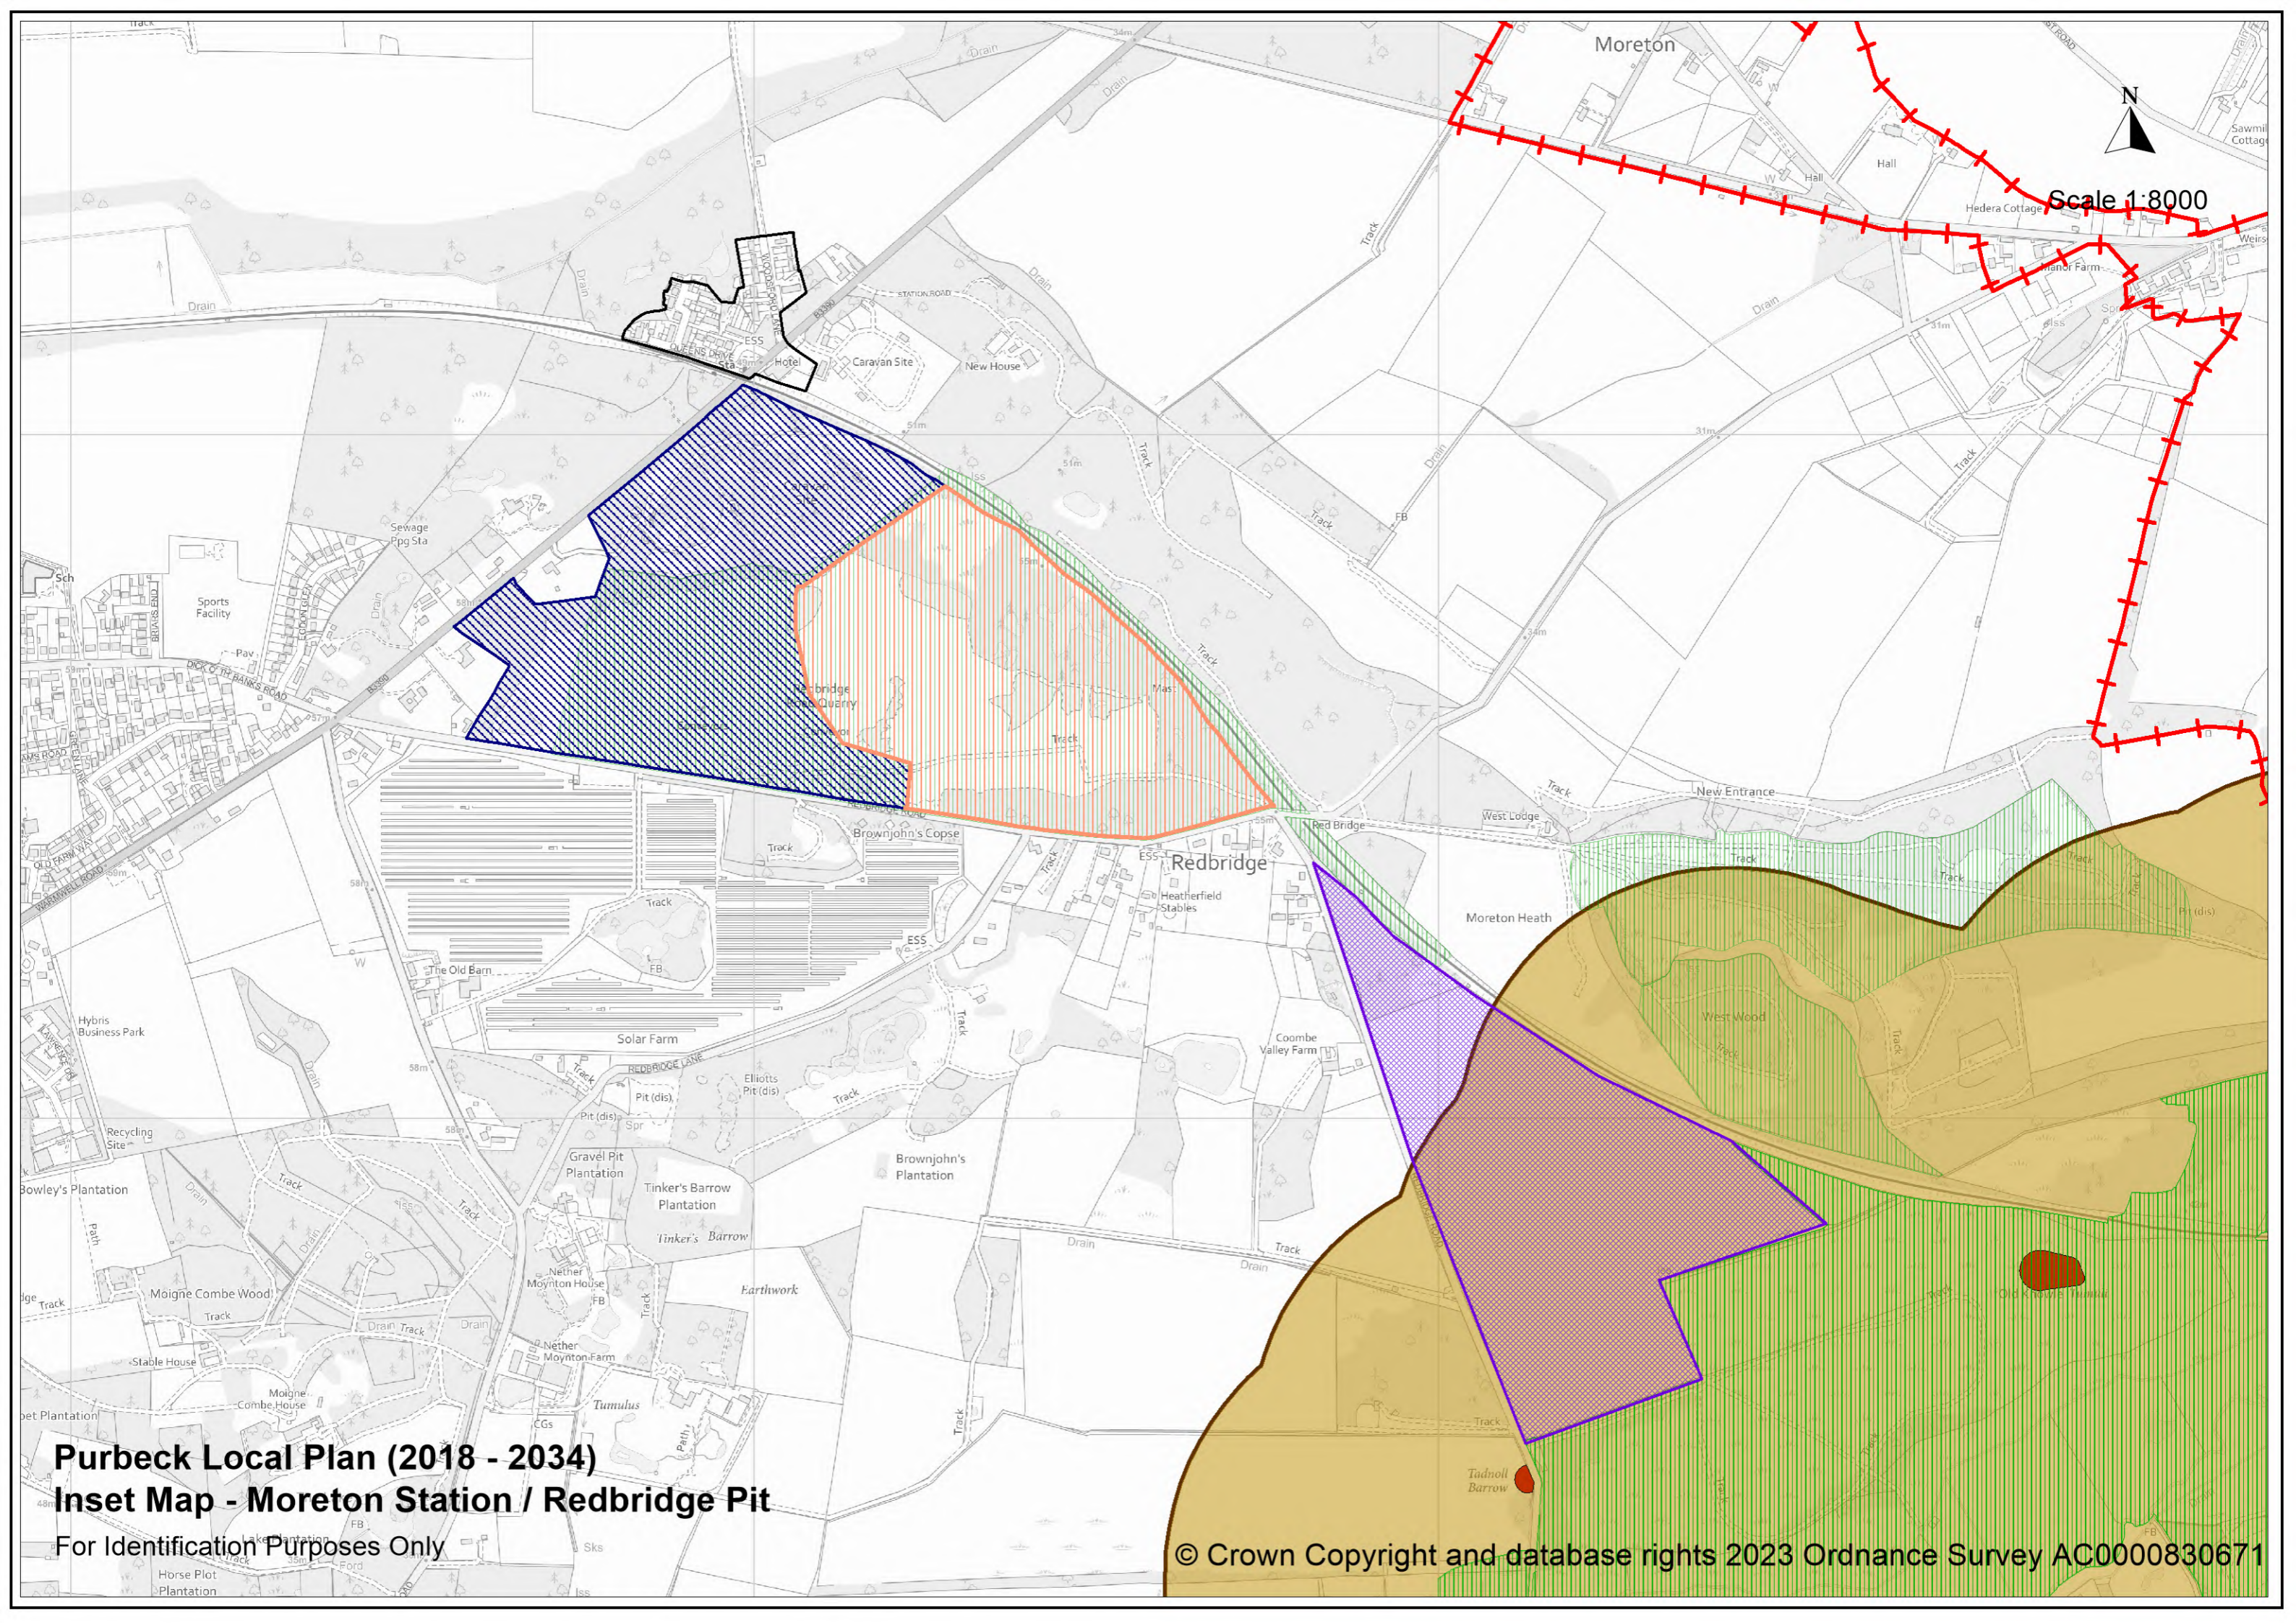

Scale 1:8000

Purbeck Local Plan (2018 - 2034)
Inset Map - Moreton Station / Redbridge Pit

For Identification Purposes Only