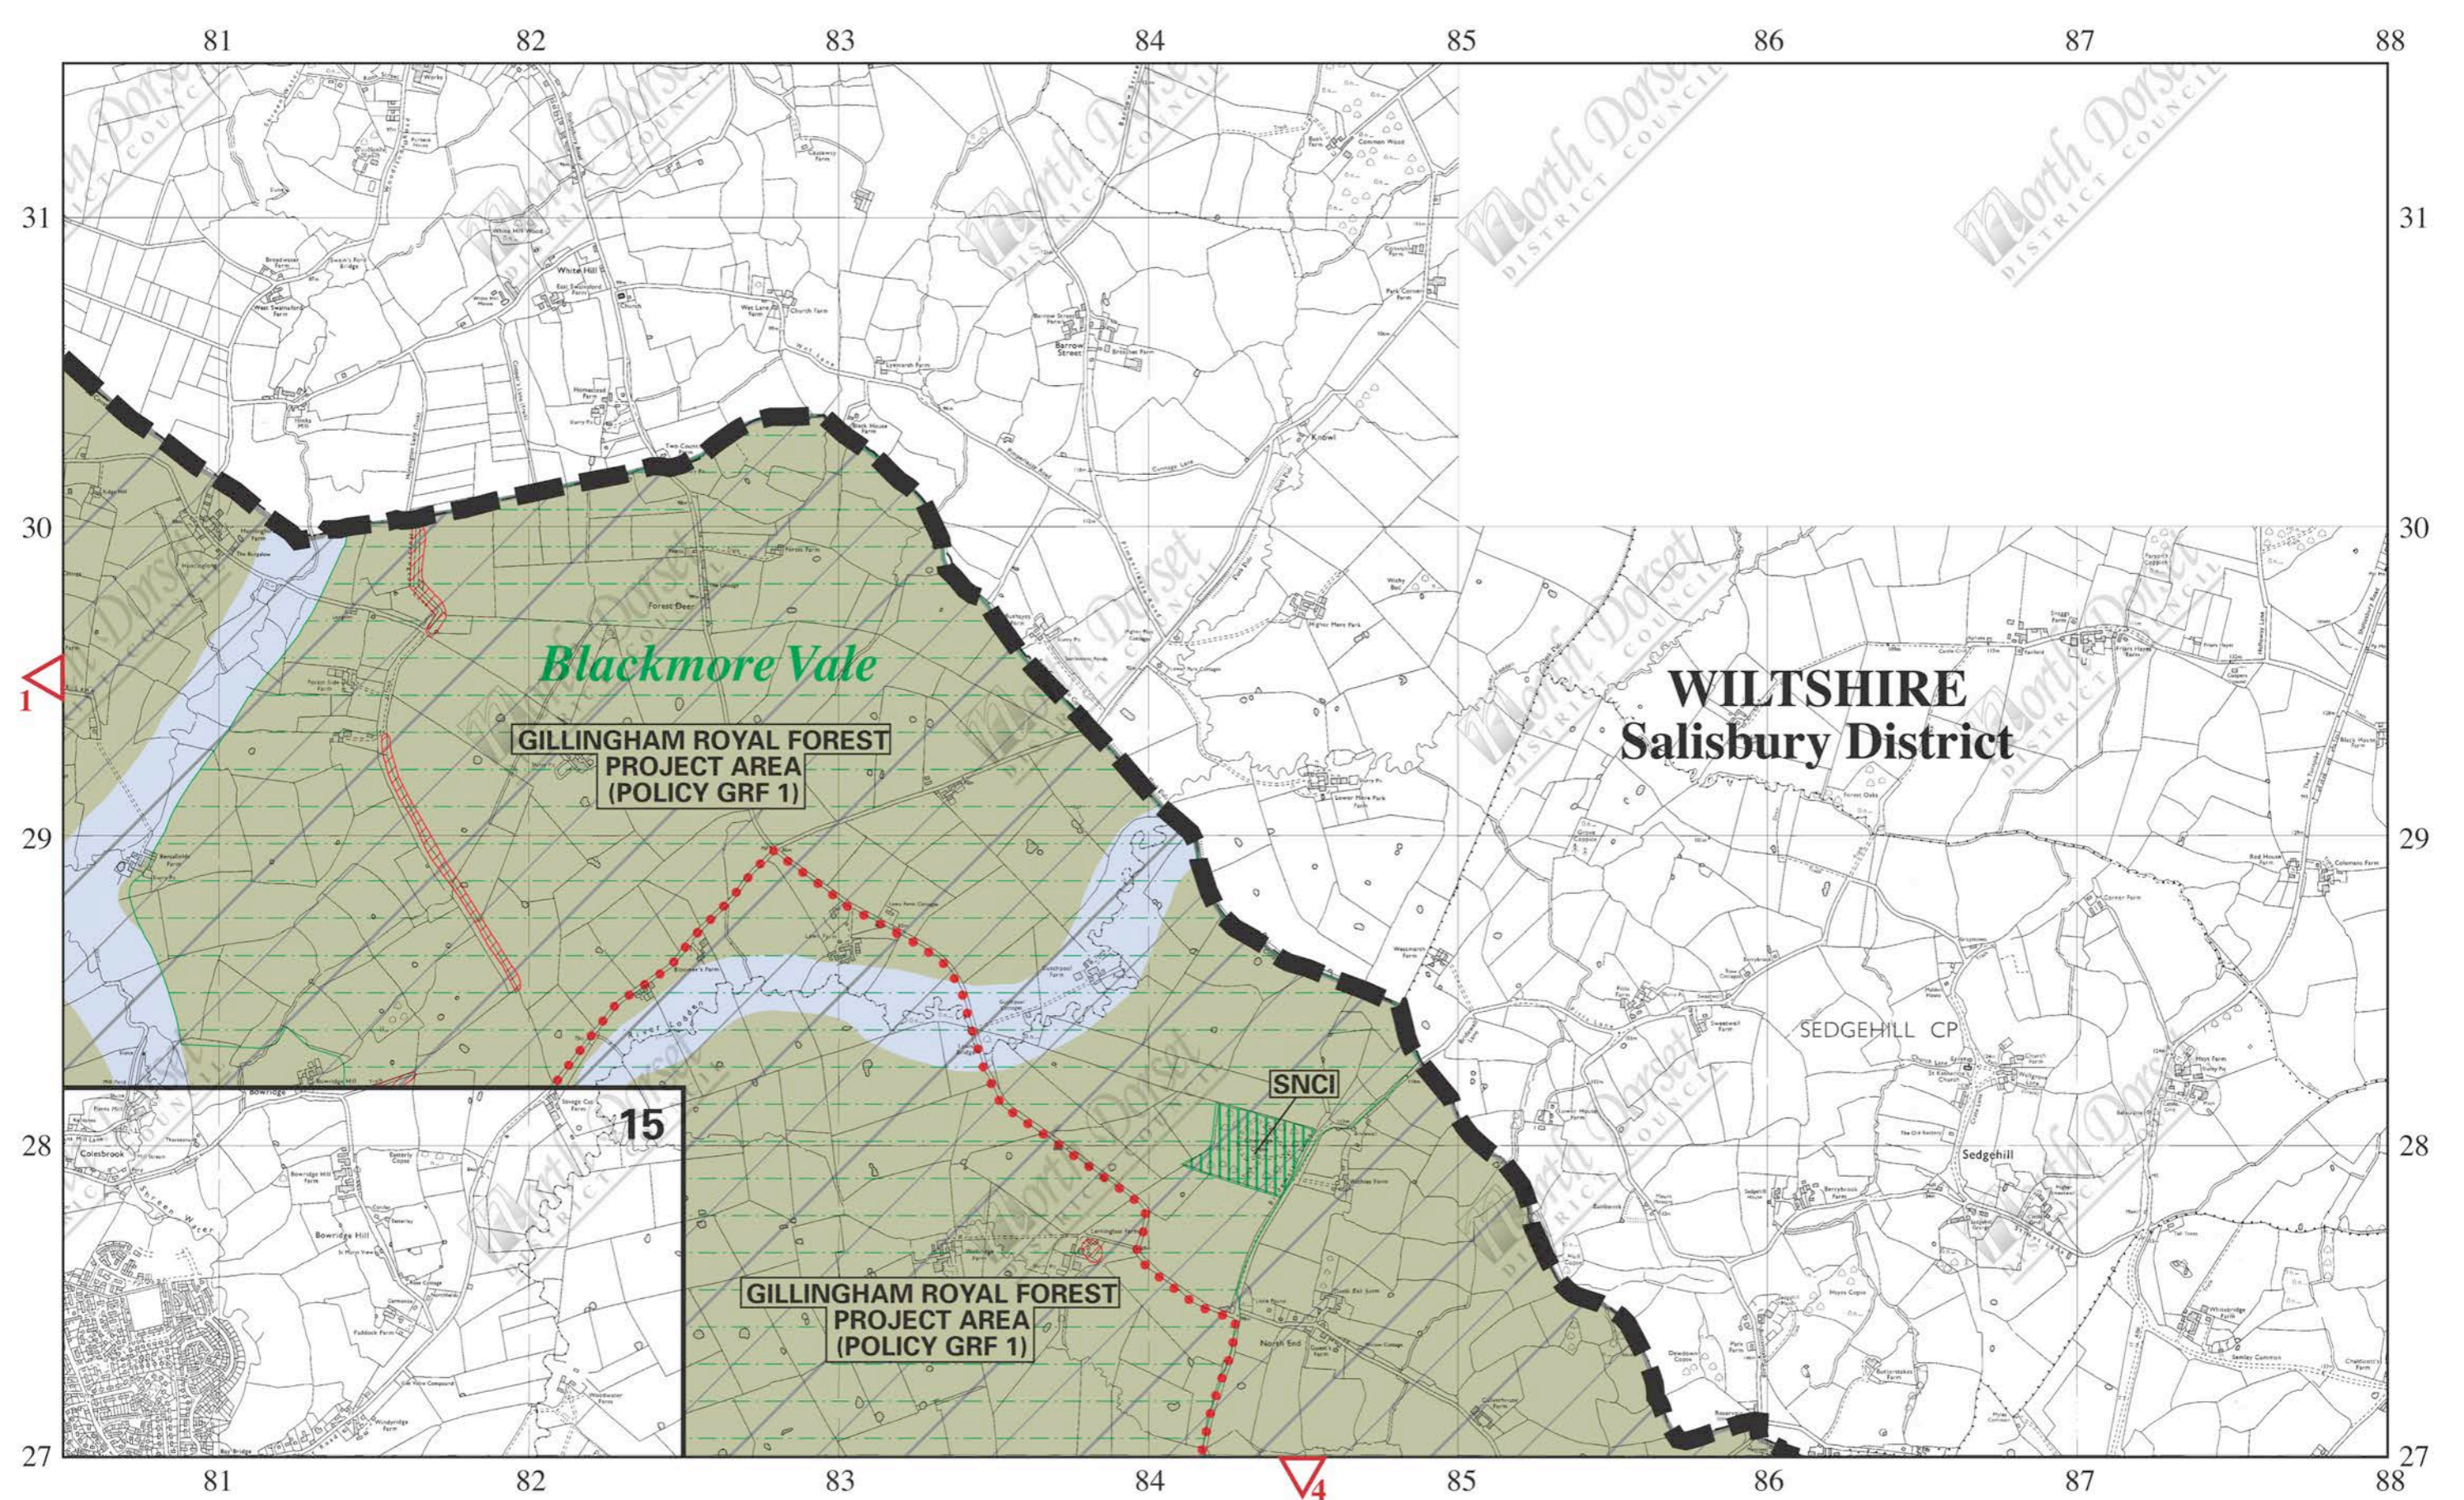

This map is reproduced from Ordnance Survey material with the permission of Ordnance Survey on behalf of The Controller of H.M.S.O. © Crown copyright. Unauthorised reproduction infringes Crown copyright and may lead to prosecution or civil proceedings. North Dorset District Council LA 078778.

**NORTH DORSET
DISTRICT - WIDE
LOCAL PLAN
(1st Revision)**

**PROPOSALS
MAP**

SHEET No.
1

Adopted
Jan. 2003

SCALE
1:20000

This map is reproduced from Ordnance Survey material with the permission of Ordnance Survey on behalf of The Controller of H.M.S.O. © Crown copyright. Unauthorised reproduction infringes Crown copyright and may lead to prosecution or civil proceedings. North Dorset District Council LA 078778.

**NORTH DORSET
DISTRICT - WIDE
LOCAL PLAN
(1st Revision)**

**PROPOSALS
MAP**

SHEET No.

2

Adopted
Jan. 2003

SCALE
1:20000

This map is reproduced from Ordnance Survey material with the permission of Ordnance Survey on behalf of The Controller of H.M.S.O. © Crown copyright. Unauthorised reproduction infringes Crown copyright and may lead to prosecution or civil proceedings. North Dorset District Council LA 078778.

**NORTH DORSET
DISTRICT - WIDE
LOCAL PLAN
(1st Revision)**

**PROPOSALS
MAP**

SHEET No.
4

Adopted
Jan. 2003

SCALE
1:20000