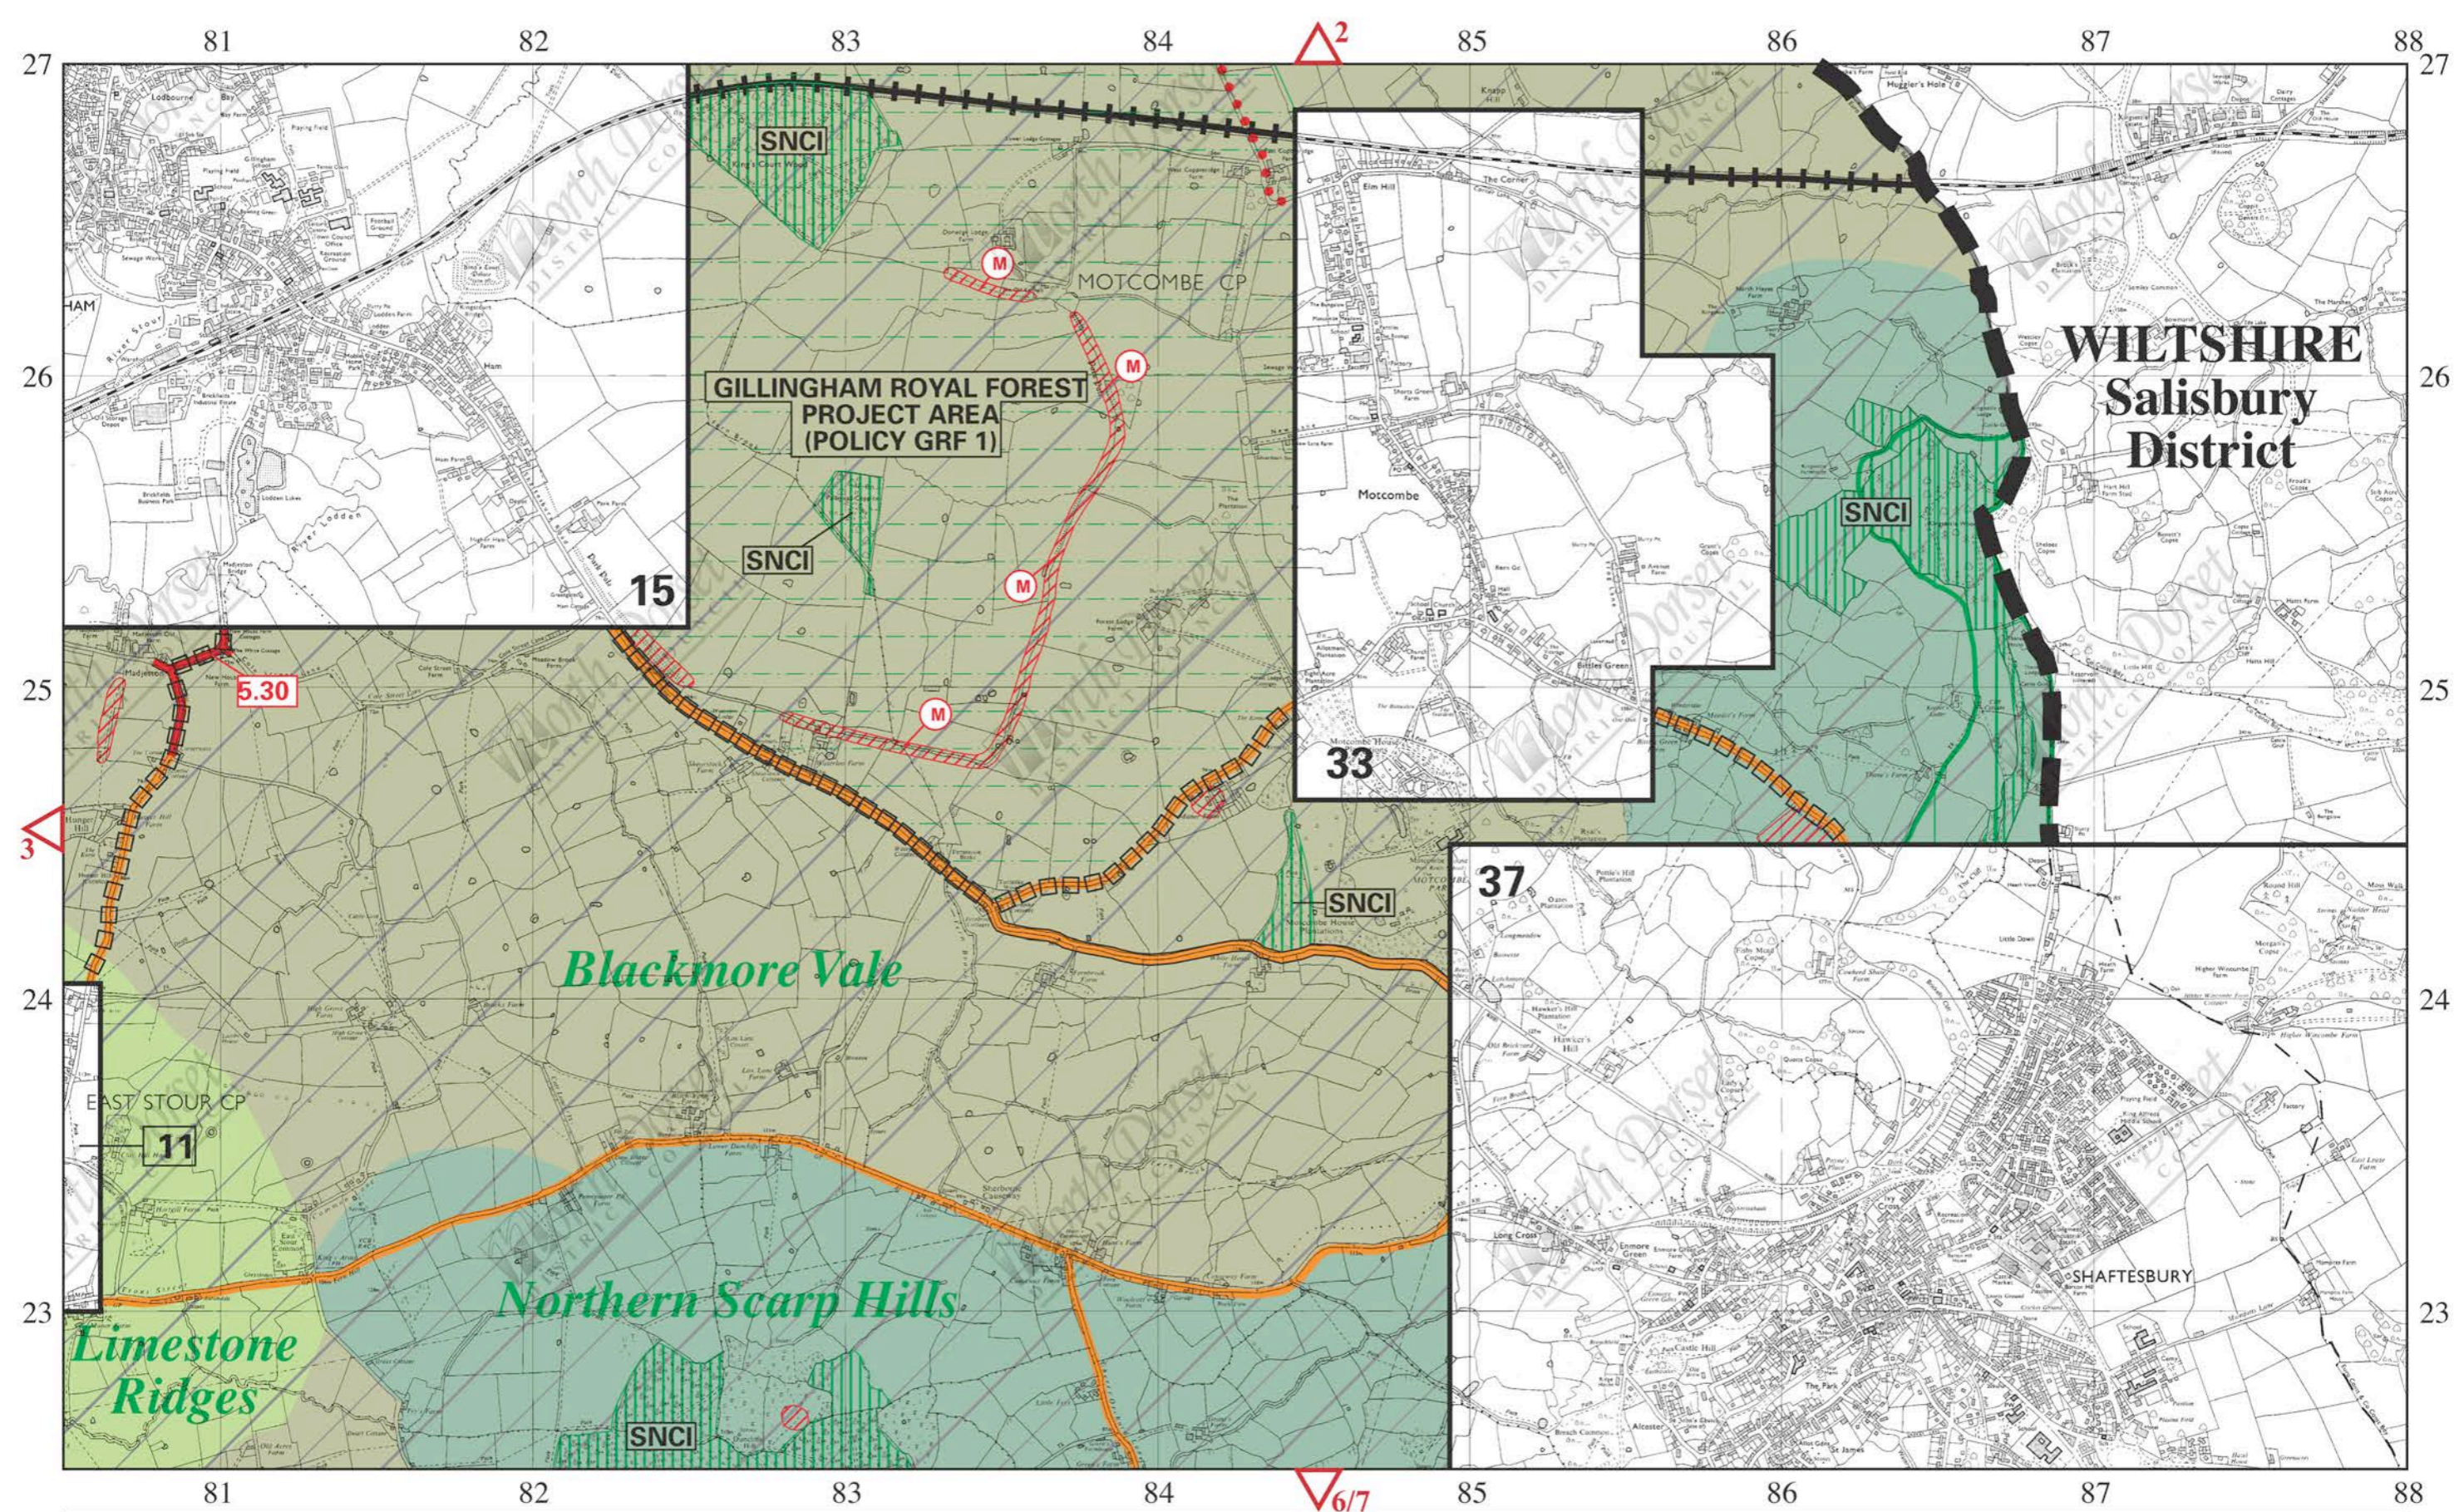

**NORTH DORSET
DISTRICT - WIDE
LOCAL PLAN
(1st Revision)**

**PROPOSALS
MAP**

SHEET No.
1

Adopted
Jan. 2003

SCALE
1:20000

This map is reproduced from Ordnance Survey material with the permission of Ordnance Survey on behalf of The Controller of H.M.S.O. © Crown copyright. Unauthorised reproduction infringes Crown copyright and may lead to prosecution or civil proceedings. North Dorset District Council LA 078778.

**NORTH DORSET
DISTRICT - WIDE
LOCAL PLAN
(1st Revision)**

**PROPOSALS
MAP**

SHEET No.

2

Adopted
Jan. 2003

SCALE
1:20000

This map is reproduced from Ordnance Survey material with the permission of Ordnance Survey on behalf of The Controller of H.M.S.O. © Crown copyright. Unauthorised reproduction infringes Crown copyright and may lead to prosecution or civil proceedings. North Dorset District Council LA 078778.

**NORTH DORSET
DISTRICT - WIDE
LOCAL PLAN
(1st Revision)**

**PROPOSALS
MAP**

SHEET No.
3

Adopted
Jan. 2003

SCALE
1:20000

This map is reproduced from Ordnance Survey material with the permission of Ordnance Survey on behalf of The Controller of H.M.S.O. © Crown copyright. Unauthorised reproduction infringes Crown copyright and may lead to prosecution or civil proceedings. North Dorset District Council LA 078778.

**NORTH DORSET
DISTRICT - WIDE
LOCAL PLAN
(1st Revision)**

**PROPOSALS
MAP**

SHEET No.
4

Adopted
Jan. 2003

SCALE
1:20000