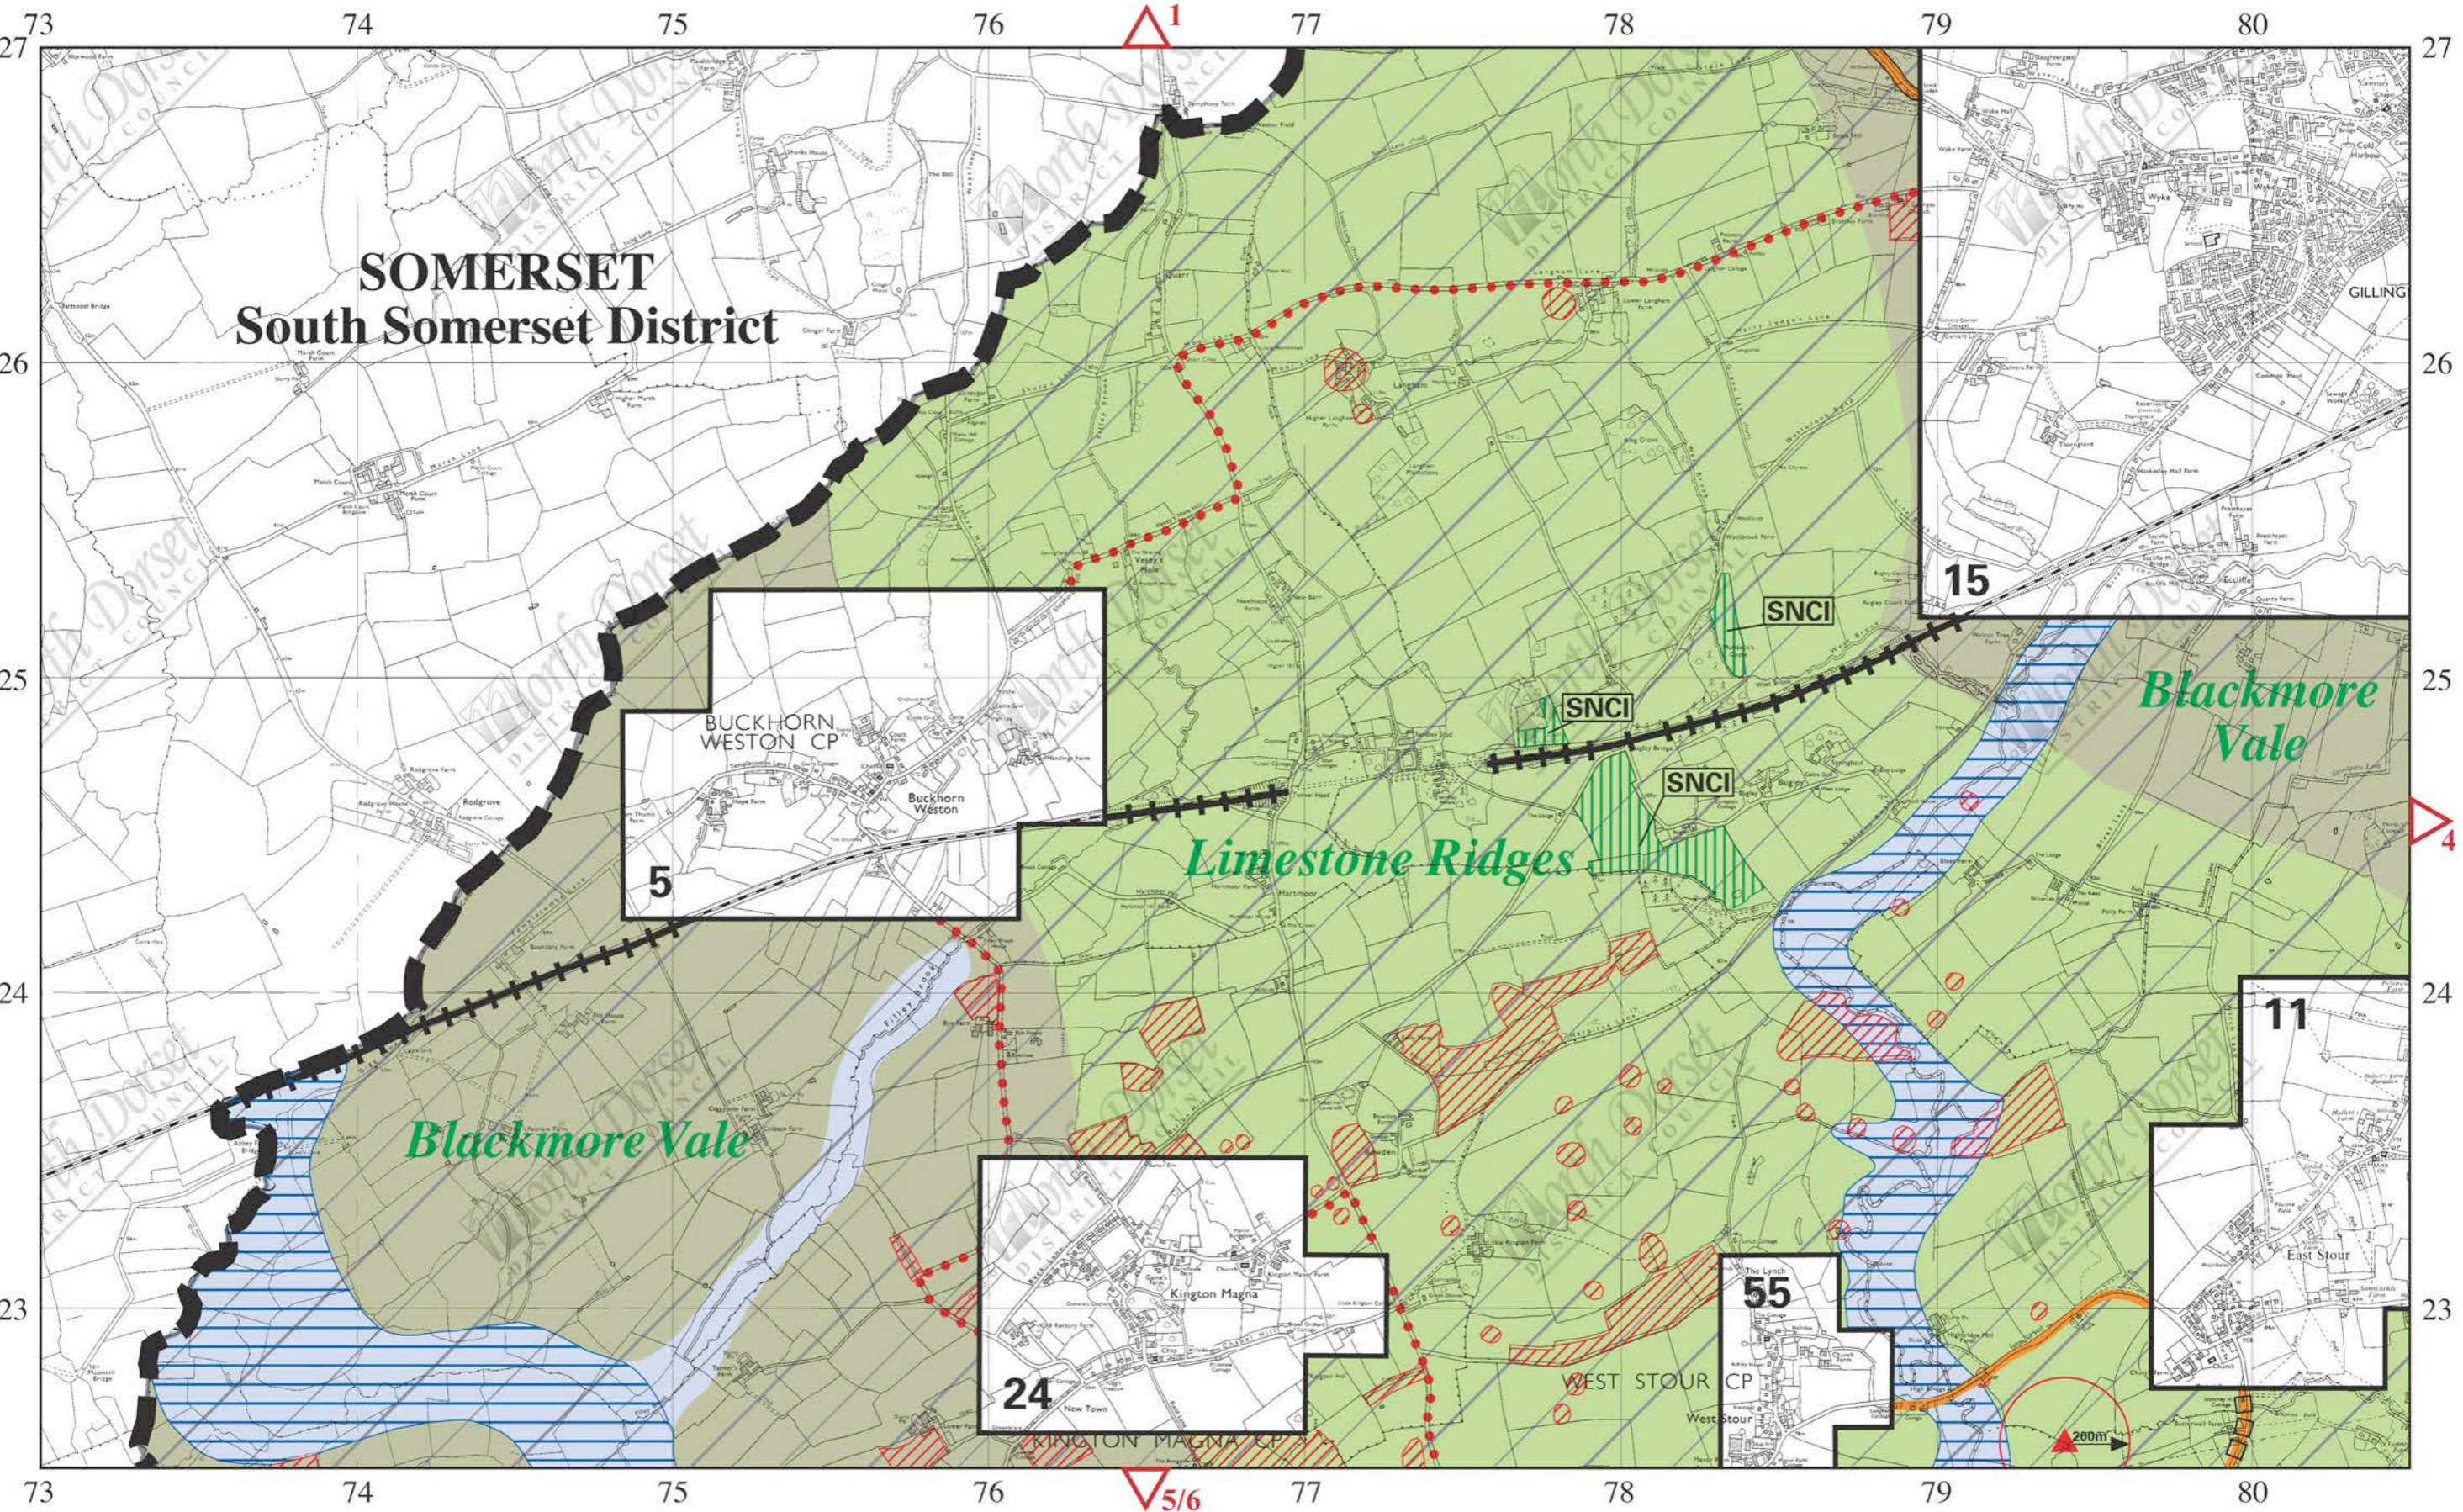

**NORTH DORSET
DISTRICT - WIDE
LOCAL PLAN
(1st Revision)**

**PROPOSALS
MAP**

SHEET No.

2

Adopted
Jan. 2003

SCALE
1:20000

This map is reproduced from Ordnance Survey material with the permission of Ordnance Survey on behalf of The Controller of H.M.S.O. © Crown copyright. Unauthorised reproduction infringes Crown copyright and may lead to prosecution or civil proceedings. North Dorset District Council LA 078778.

**NORTH DORSET
DISTRICT - WIDE
LOCAL PLAN
(1st Revision)**

**PROPOSALS
MAP**

SHEET No.
3

Adopted
Jan. 2003

SCALE
1:20000

This map is reproduced from Ordnance Survey material with the permission of Ordnance Survey on behalf of The Controller of H.M.S.O. © Crown copyright. Unauthorised reproduction infringes Crown copyright and may lead to prosecution or civil proceedings. North Dorset District Council LA 078778.

**NORTH DORSET
DISTRICT - WIDE
LOCAL PLAN
(1st Revision)**

**PROPOSALS
MAP**

SHEET No.
4

Adopted
Jan. 2003

SCALE
1:20000