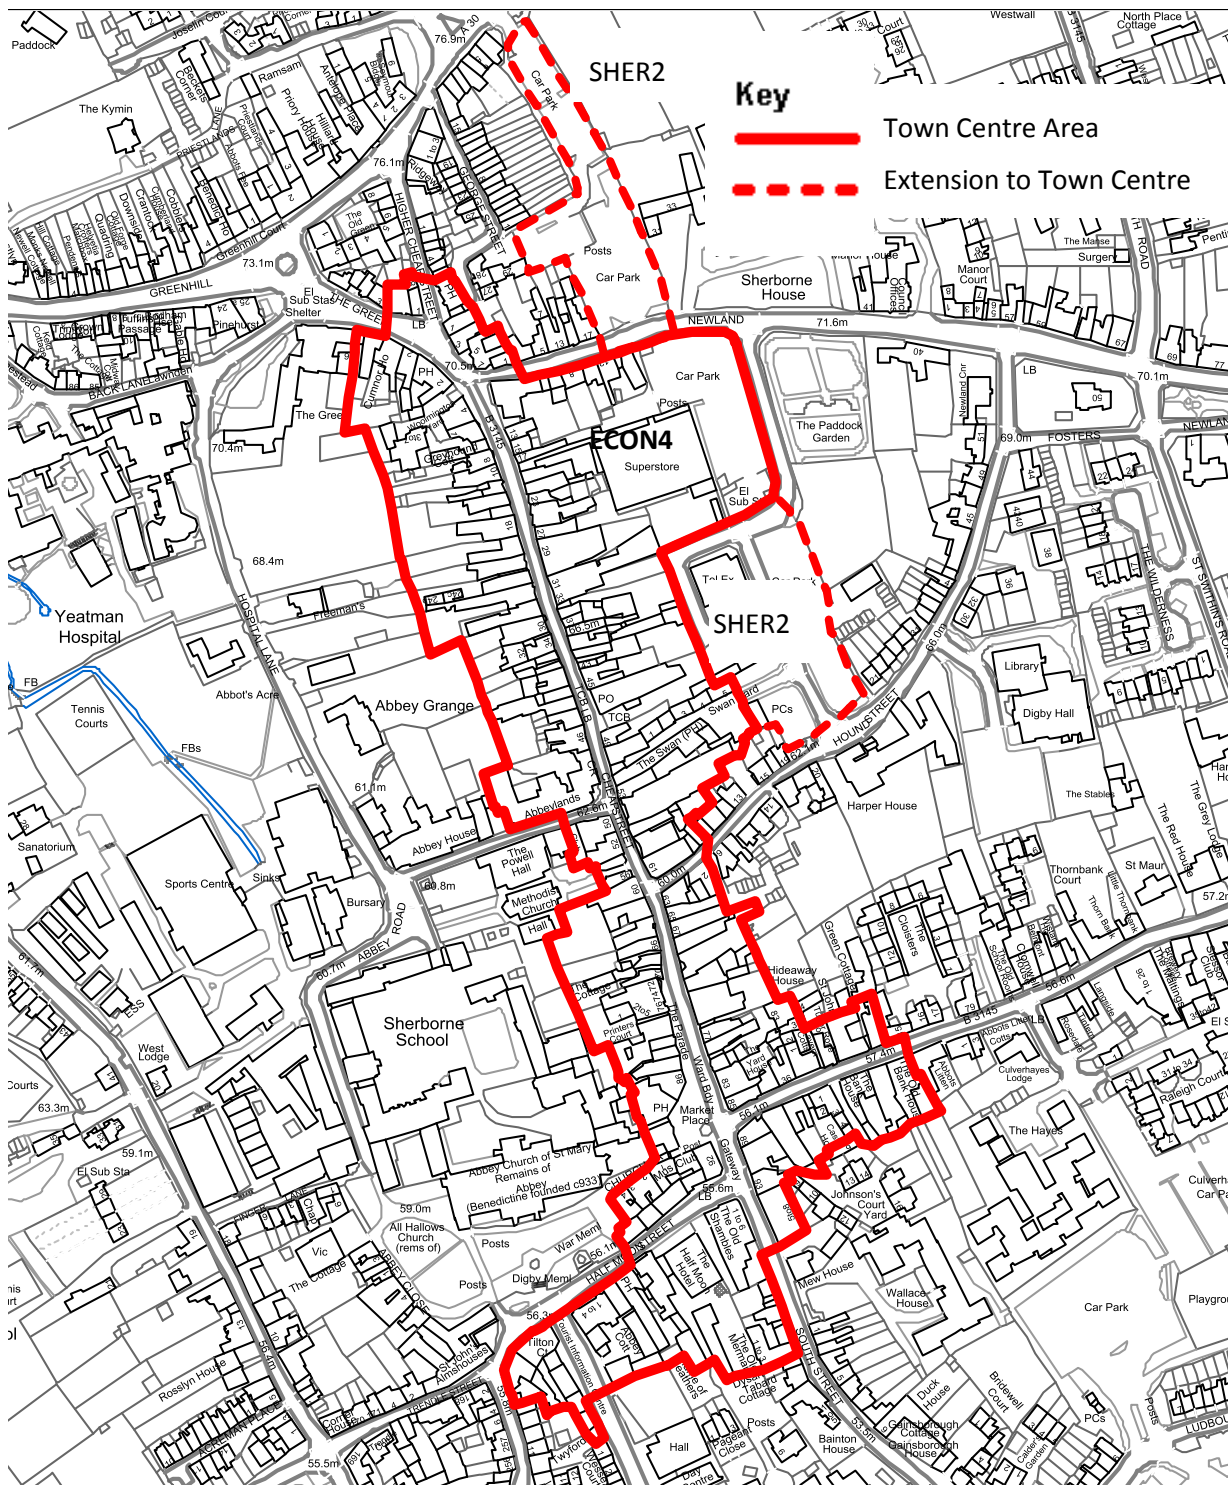

SHER1 LAND AT BARTON FARM, SHERBORNE
SHER3 LAND AT SHERBORNE HOTEL, SHERBORNE

SHER2 FUTURE TOWN CENTRE EXPANSION, SHERBORNE

Also showing ECON4 Town Centre Area, Sherborne

SHER4 THE FORMER GASWORKS SITE, GAS HOUSE HILL, SHERBORNE

Key

-  DDB
-  Mixed Use Site