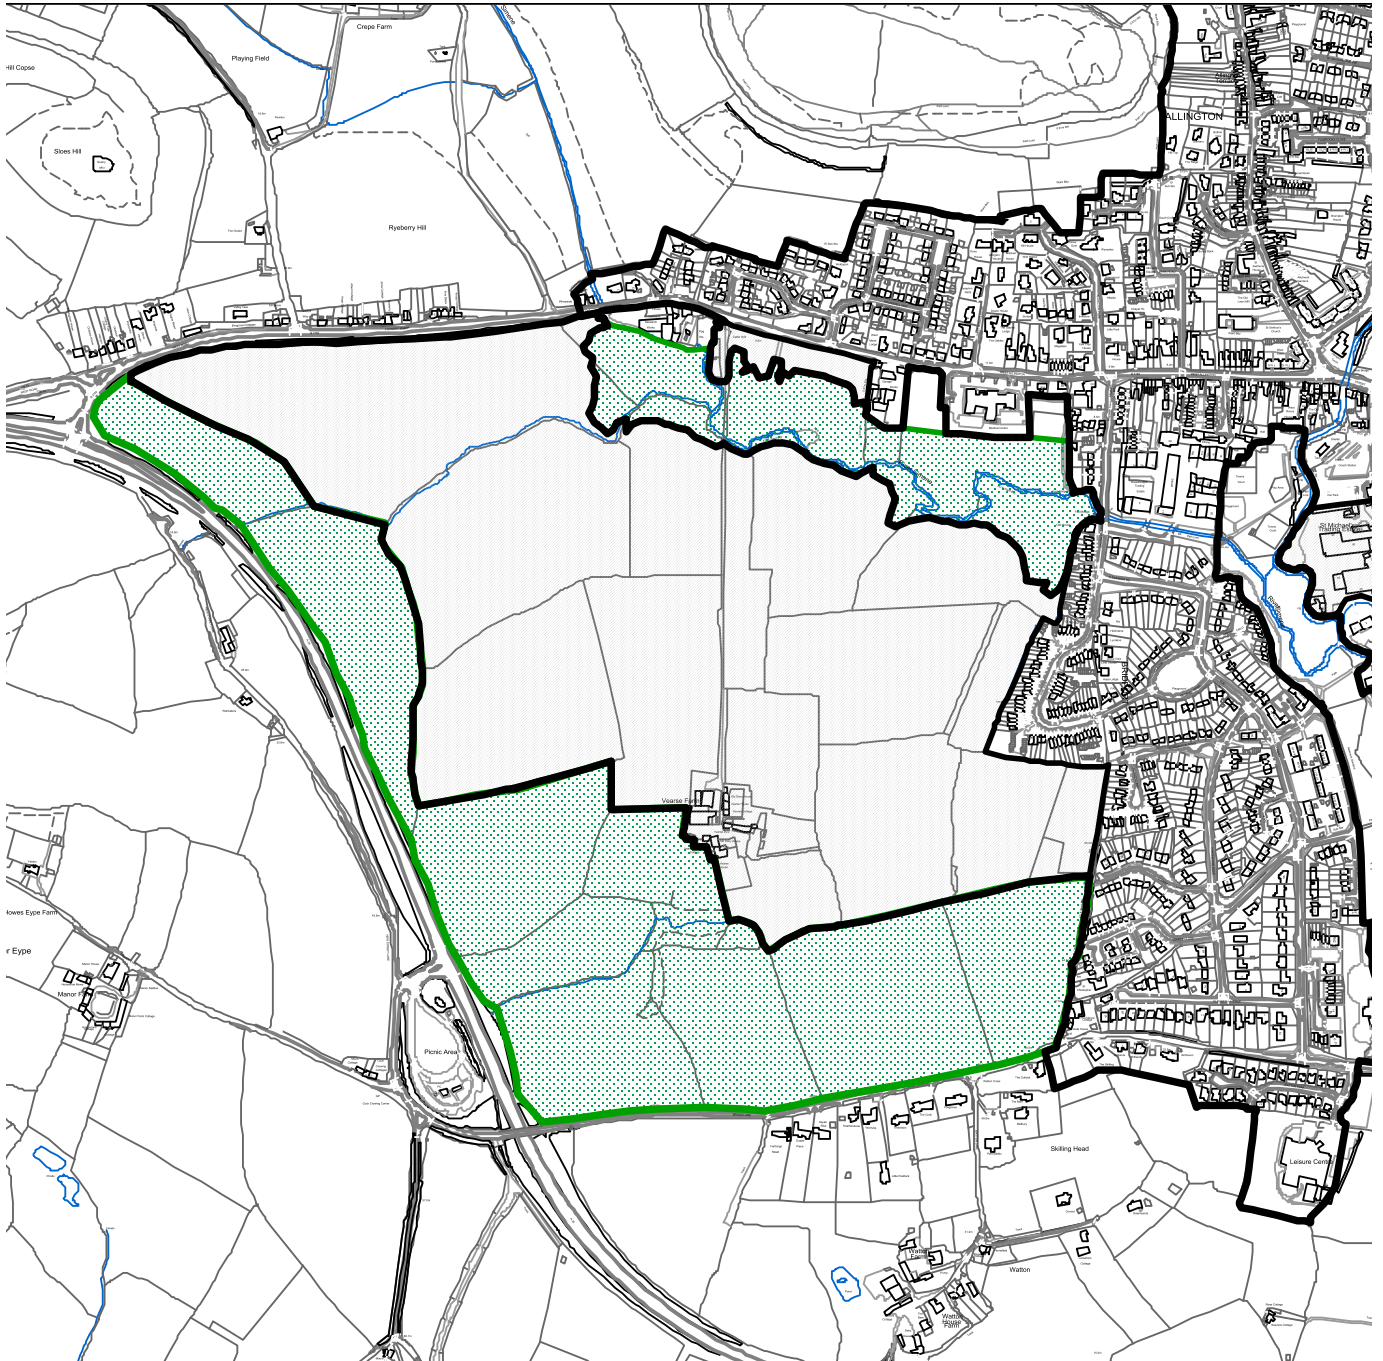

BRID1 LAND AT VEARSE FARM, BRIDPORT

BRID2 LAND OFF SKILLING HILL ROAD, BRIDPORT

BRID3 LAND TO THE EAST OF BREDY VET CENTRE, OFF JESSOPS AVENUE, BRIDPORT

BRID4 FUTURE TOWN CENTRE EXPANSION, BRIDPORT

Also showing ECON4 Town Centre Area, Bridport

Key

-  Town Centre Area
-  Extension to Town Centre

BRID5 ST. MICHAEL'S TRADING ESTATE, BRIDPORT

BRID6 BROOMHILLS WASTE MANAGEMENT FACILITY, BRIDPORT

Key

Waste Management Facility