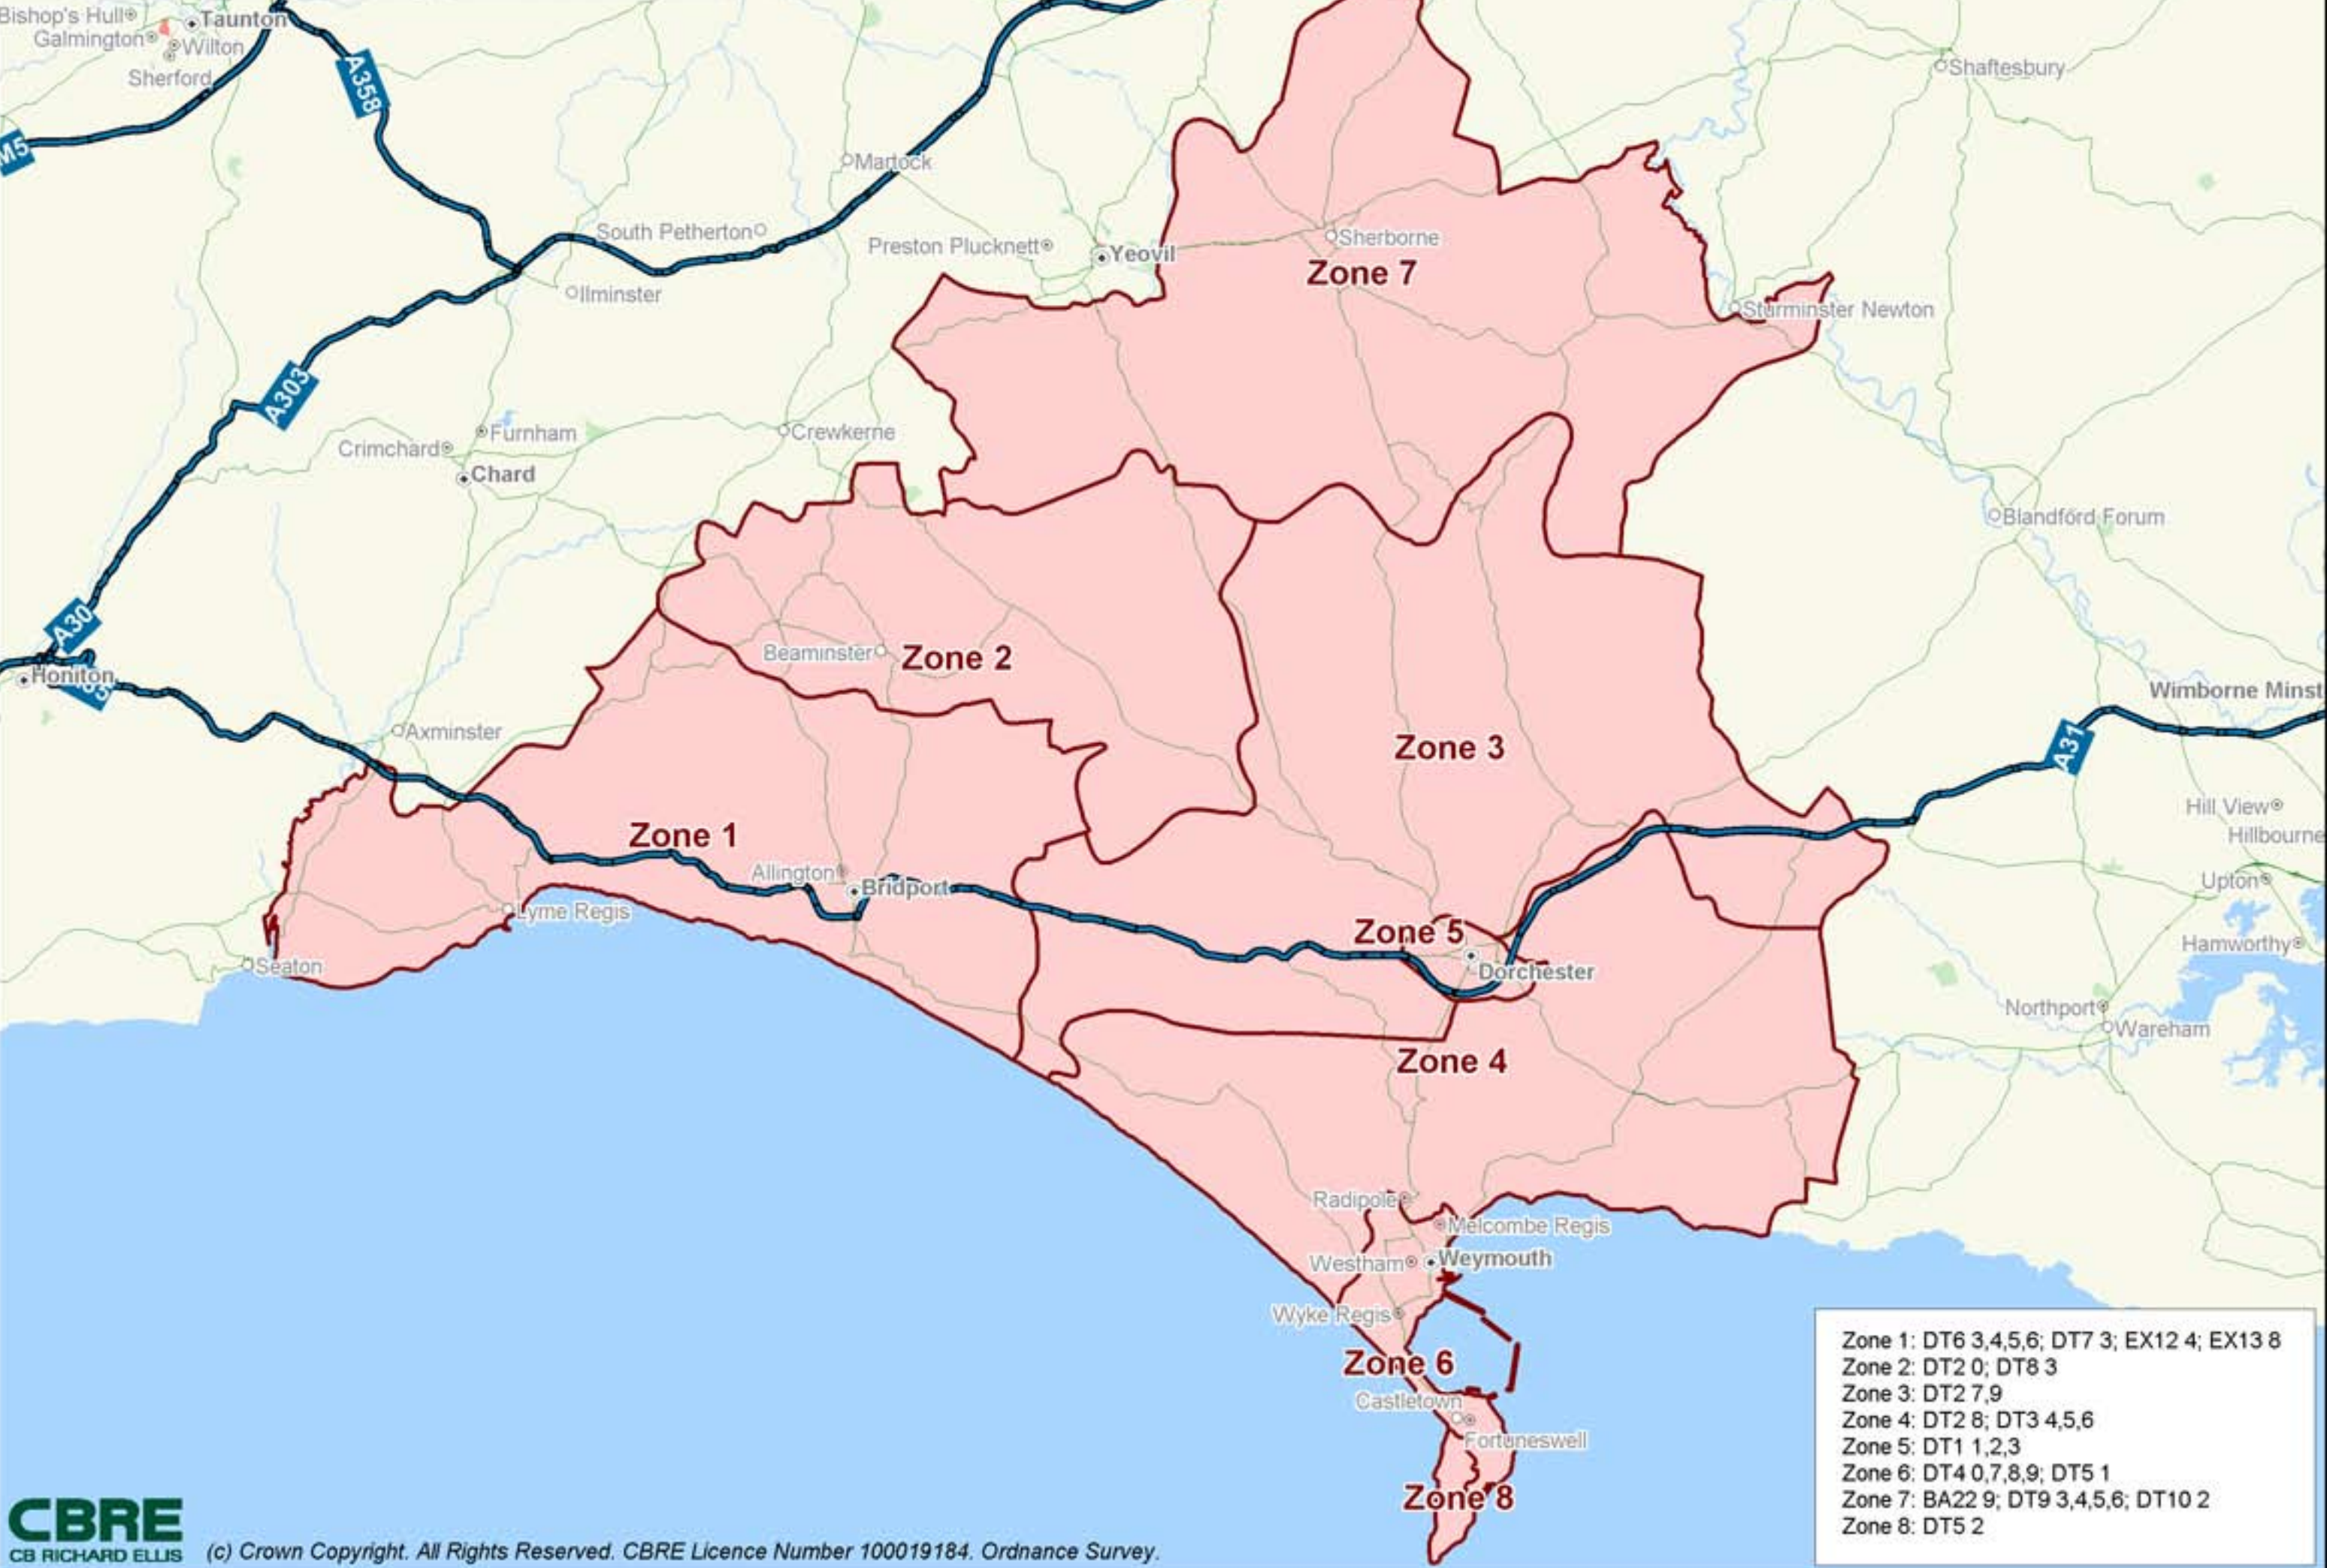

WEST DORSET & WEYMOUTH CATCHMENT

Zone 1:	DT6 3,4,5,6; DT7 3; EX12 4; EX13 8
Zone 2:	DT2 0; DT8 3
Zone 3:	DT2 7,9
Zone 4:	DT2 8; DT3 4,5,6
Zone 5:	DT1 1,2,3
Zone 6:	DT4 0,7,8,9; DT5 1
Zone 7:	BA22 9; DT9 3,4,5,6; DT10 2
Zone 8:	DT5 2